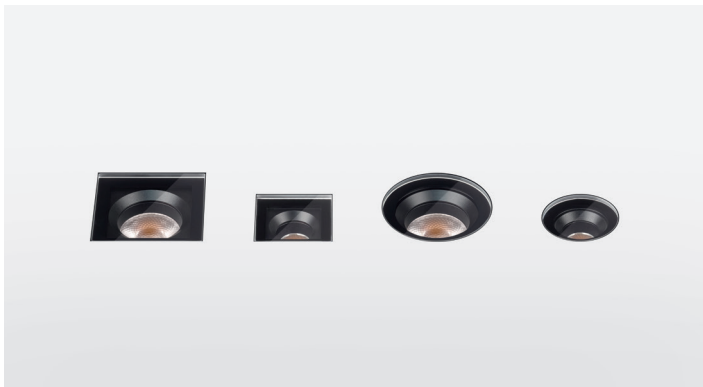

CNC 2.0 TRIMLESS

Flush-mounted products, IP 67, available in 2 sizes:
35 or 50 mm, with round or square ring nut.

Neutral

LED COLOUR 5700K 4000K 3000K

Discover the Cnc family