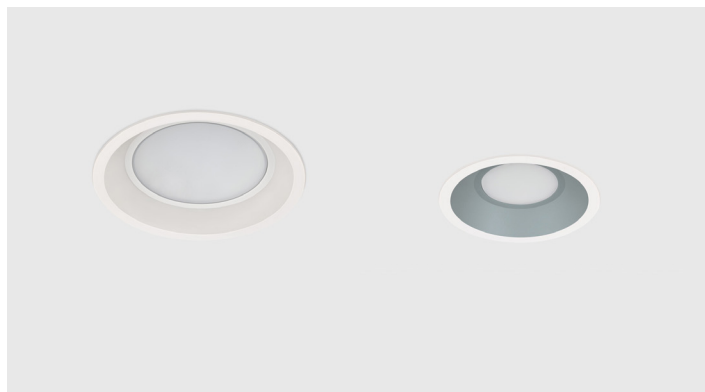

POP FLAT

Minimalist downlight in multiple finishes, including the new Sabbia Ral 1013, suitable for indoor and outdoor use thanks to IP 65.

LED COLOUR 4000K 3000K 2700K 2200K

Discover the Pop family