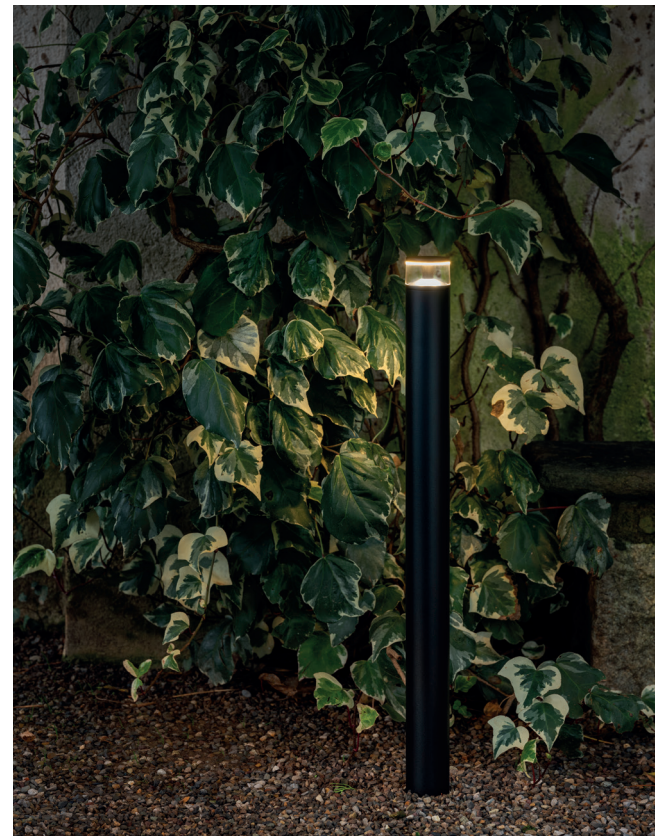

ARKE

A bollard suitable for any outdoor space, available in three heights — 400, 700 and 1000 mm — and in three different versions. In addition to the basic Arke version, there are variants with internal covers: integral in the Full version or with customised engraving in the Full Code version.

Discover the Arke family

LED COLOUR 4000K 3000K 2700K 2200K

STIK

Stik is a minimalist lamp, available in several versions, designed for installation on standard 60 mm poles. The Stik Bollard version is the most minimalist bollard in the range: a solution designed to delineate outdoor areas and walkways, meeting every design requirement thanks to the different heights available.

Discover the Stik family

LED COLOUR 4000K 3000K 2700K 2200K