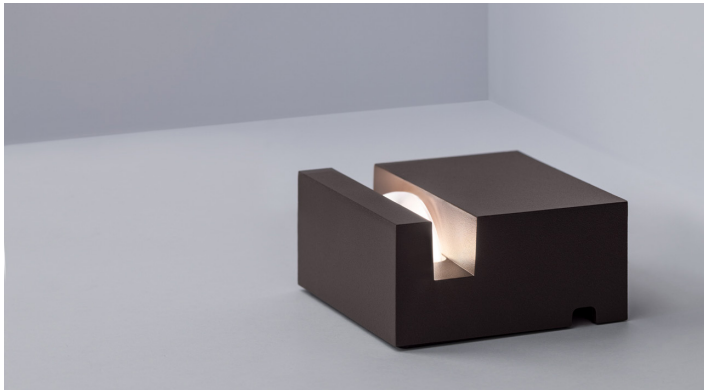

# TRIM

The perfect product for striking compositions, suitable for wall and floor installation. Special narrow beam radial lens (6°x170°) to create 'blades of light' on window frames and façades.

Black RAL 9005