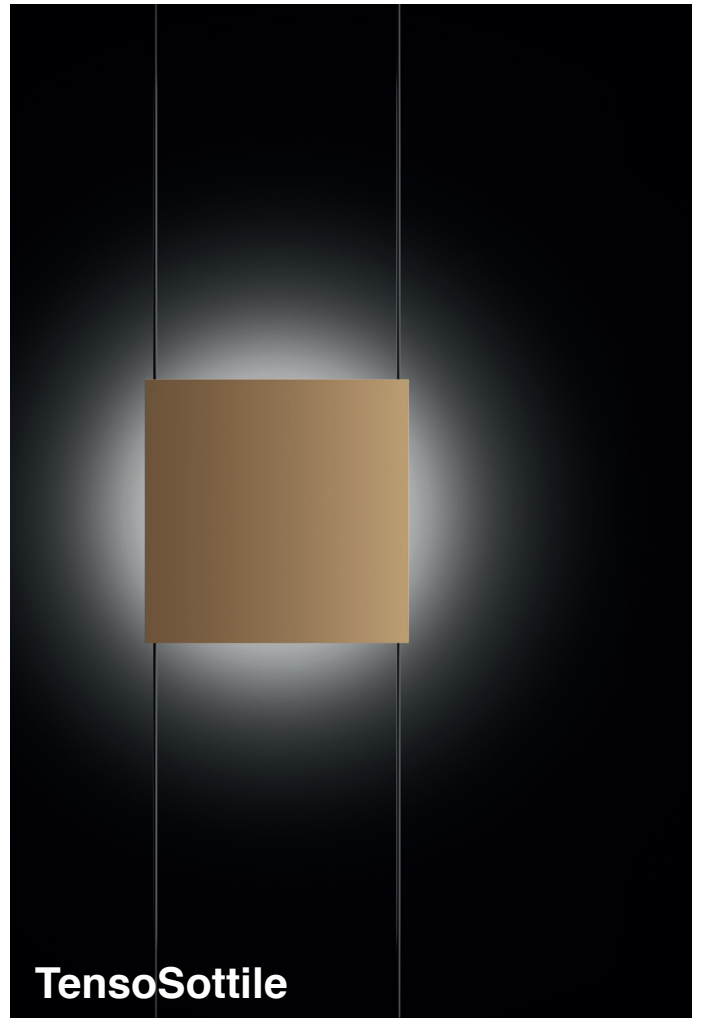

# Modula

Modula is the new range of wall lights from Cini&Nils, available in three sizes (200, 300 and 500 mm) and various wattages to suit a wide range of settings. The design combines direct and indirect light. With its minimalist aesthetic, Modula treats light as an architectural element that blends naturally into the space.