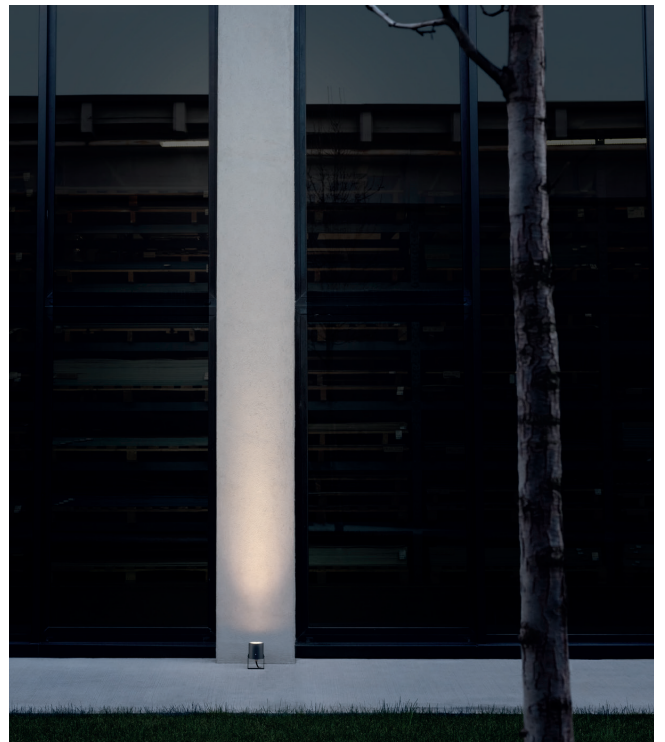

DELTA

High-power industrial projector, available with countless optics and finishes.

Black RAL 9005

White RAL 9010

Grey High Tech RAL 9006

Corten

LED COLOUR 5700K 4000K 3000K 2700K 2200K

Discover the Delta family

PAD

High-power adjustable projector, ideal for elegantly enhancing any architecture, now also available in an RGBW version.

Black Anodized Aluminium

Brown Anodized Aluminium

OPTIC S | 10° M | 30° A | 15°X340°

Discover the Pad family