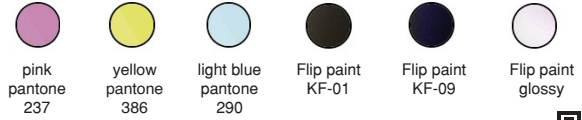

LED COLOUR 4000K 3000K 2700K

Discover the Korum family