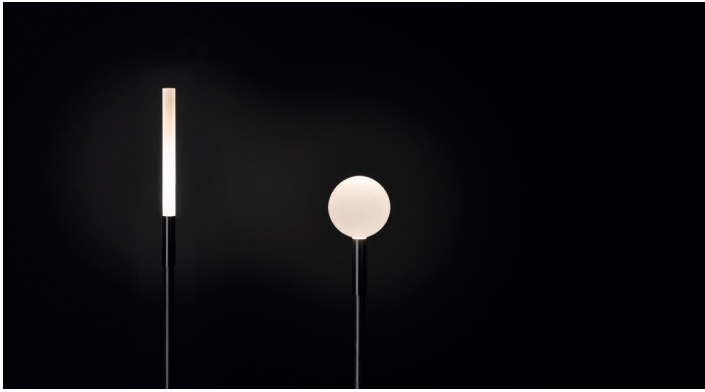

LINFA

The product family expands with the new Linfa 160 height, available in three versions - Linfa, Linfa O and Linfa I - designed to lend grace and lightness and create a welcoming atmosphere.

LED COLOUR 4000K 3000K 2700K

Discover the Linfa family

POP FLAT

Minimalist downlight in multiple finishes, including the new Sabbia Ral 1013, suitable for indoor and outdoor use thanks to IP 65.

LED COLOUR 4000K 3000K 2700K 2200K

Discover the Pop family