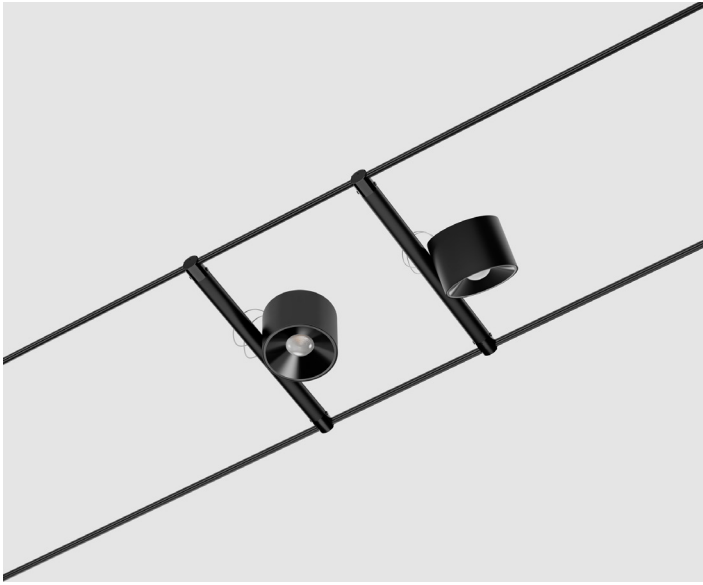

TensoNodo

TensoNodo draws inspiration from the minimalist design of Nodo for the Cini&Nils suspension system. Compact and designed to integrate seamlessly into the cable system, it transforms into a spotlight that can be adjusted by up to 350° on two axes, allowing the light to be directed with precision onto surfaces, objects and architectural details. Lightweight and versatile, it combines minimalist design with dynamic functionality for both residential and professional spaces.