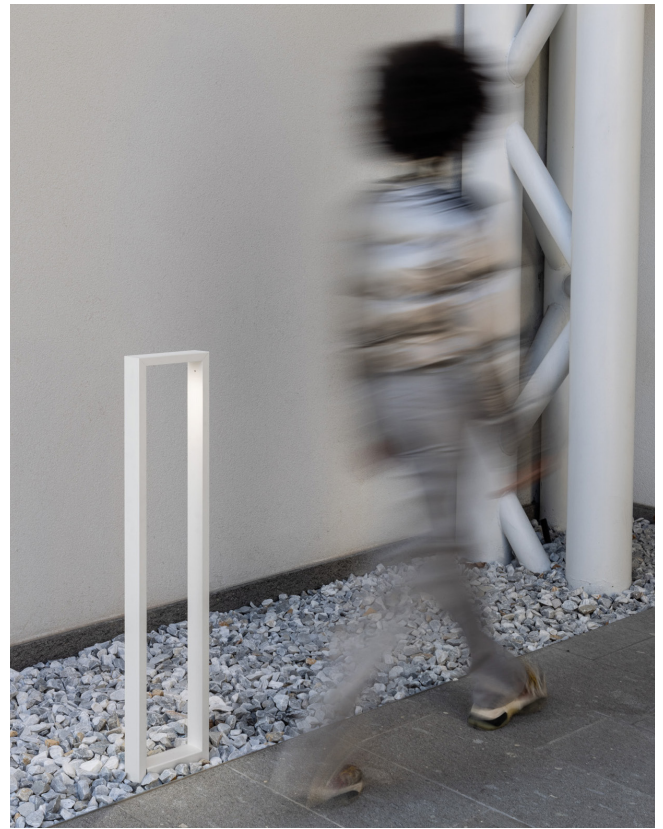

# PUNTO HASTA

Punto Hasta is a garden floor lamp with an adjustable telescopic pole (1.20-3 m), ideal for outdoor spaces (IP65), featuring a glossy white glass diffuser (or plastic on request) and E14 LED bulbs.

# ARKE

A bollard suitable for any outdoor space, available in three heights — 400, 700 and 1000 mm — and in three different versions. In addition to the basic Arke version, there are variants with internal covers: integral in the Full version or with customised engraving in the Full Code version.

# STIK

Stik is a minimalist lamp, available in several versions, designed for installation on standard 60 mm poles. The Stik Bollard version is the most minimalist bollard in the range: a solution designed to delineate outdoor areas and walkways, meeting every design requirement thanks to the different heights available.