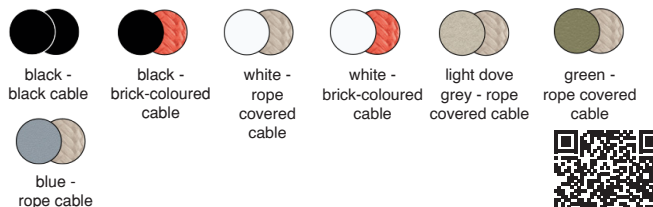

LED COLOUR 4000K 3000K 2700K

Discover the Minima family