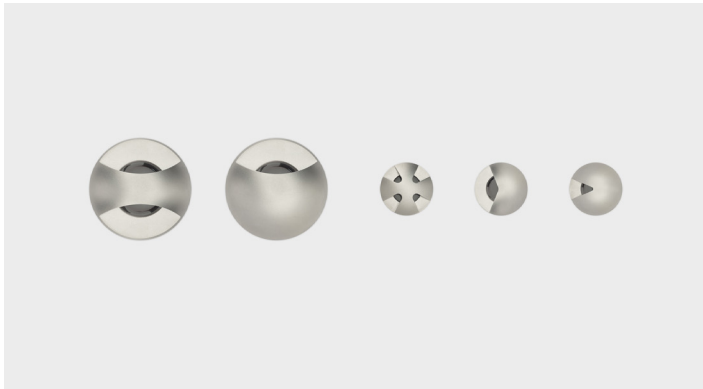

CNC 2.0 TOP

The CNC family expands with new models: CNC 50 2.0 Top 2L, CNC 50 2.0 Top L, CNC 35 2.0 Top L, CNC 35 2.0 Top S and CNC 35 2.0 Mask. This expansion further consolidates the CNC family, making it even more up-to-date and high-performing.

LED COLOUR 4000K 3000K 2700K 2200K