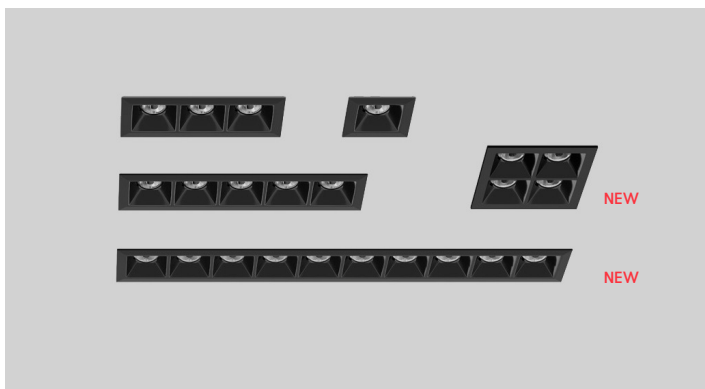

KURA

Kura 2X2 and Kura X10 are now also available: recessed spotlights for false ceilings, available in different optics and LED colours.

White

Black

Discover the Kura family

OPTIC S | 18° M | 28° L | 52° E | 11°X37°

LED COLOUR 4000K 3000K 2700K 2200K