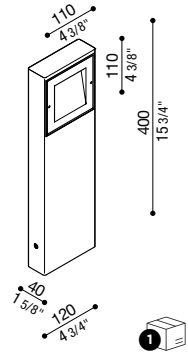

Koi 110 Post

Koi 110 Post H400

DIFF.
VETRO

POSITION

IP66 IK 10 20J xx9 CE

LED	W	LM	REAL LM	COL.	CODE *	* LED COLOUR
A++					LL121016□	N 4000K
	6	750	375	⊕ 220-240 V	LL121017□	3 3000K, lm -5%
					LL121018□	2 2700K, lm -5%
					LL121019□	

Composto da Koi 110 + Palo H 400 mm

Consisting of Koi 110 + Post H 400 mm.

Composé de Koi 110 + Poteau 400 mm.