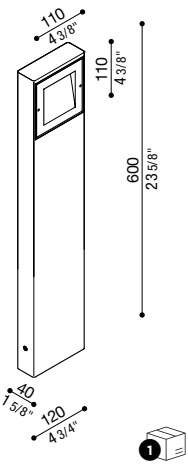

Composto da Koi 110 + Palo H 400 mm

Consisting of Koi 110 + Post H 400 mm.

Composé de Koi 110 + Poteau 400 mm.

## Koi 110 Post H600

DIFF.  
VETRO

POSITION

IP66 IK 10 20J xx9 CE

LED	W	LM	REAL LM	COL.	CODE *	* LED COLOUR
A++					LL121012□	N 4000K
	6	750	375	⊕ 220-240 V	LL121013□	3 3000K, lm -5%
					LL121014□	2 2700K, lm -5%
					LL121015□	

Composto da Koi 110 + Palo H 600 mm.

Consisting of Koi 110 + Post H 600 mm.

Composé de Koi 110 + Poteau 600 mm.