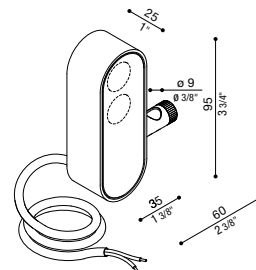

CNC Oval

IP67 IK 06 1J xx3 CE UK CA	LED			COL.	CODE *
	W	LM	REAL LM		
	4	294	270	24V	LT158400□□ LT15840E□□ LT15840K□□
	4	294	130	24V	LT15840H0□□ LT15840HE□□ LT15840HK□□

* Complete the CODE ○ OPTIC S | 20° M | 30° L | 45° D | Diff. □ LED COLOUR N | 4000K 3 | 3000K 2 | 2700K 1 | 2200K

CNC Oval Superficie

IP67 IK 06 1J xx3 CE UK CA	LED			COL.	CODE *
	W	LM	REAL LM		
	4	294	270	24V	LT158410□□ LT15841E□□ LT15841K□□
	4	294	130	24V	LT15841H0□□ LT15841HE□□ LT15841HK□□

* Complete the CODE ○ OPTIC S | 20° M | 30° L | 45° D | Diff. □ LED COLOUR N | 4000K 3 | 3000K 2 | 2700K 1 | 2200K

CNC Oval Garden 40

IP67 IK 06 1J xx3 CE UK CA	LED			COL.	CODE *
	W	LM	REAL LM		
	4	294	270	24V	LT158420□□ LT15842E□□ LT15842K□□
	4	294	130	24V	LT15842H0□□ LT15842HE□□ LT15842HK□□

* Complete the CODE ○ OPTIC S | 20° M | 30° L | 45° D | Diff. □ LED COLOUR N | 4000K 3 | 3000K 2 | 2700K 1 | 2200K