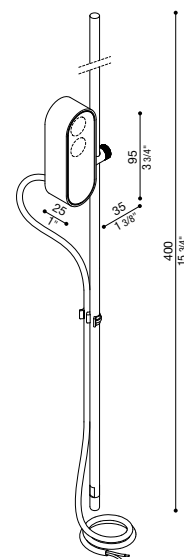

CNC Oval

IP67 IK 06 1J xx3 CE UK CA	LED			COL.	CODE *
	W	LM	REAL LM		
	4	294	270	24V	LT158400□□ LT15840E□□ LT15840K□□
	4	294	130	24V	LT15840H0□□ LT15840HE□□ LT15840HK□□

* Complete the CODE ○ OPTIC S | 20° M | 30° L | 45° D | Diff. □ LED COLOUR N | 4000K 3 | 3000K 2 | 2700K 1 | 2200K

CNC Oval Superficie

IP67 IK 06 1J xx3 CE UK CA	LED			COL.	CODE *
	W	LM	REAL LM		
	4	294	270	24V	LT158410□□ LT15841E□□ LT15841K□□
	4	294	130	24V	LT15841H0□□ LT15841HE□□ LT15841HK□□

* Complete the CODE ○ OPTIC S | 20° M | 30° L | 45° D | Diff. □ LED COLOUR N | 4000K 3 | 3000K 2 | 2700K 1 | 2200K

CNC Oval Garden 40

IP67 IK 06 1J xx3 CE UK CA	LED			COL.	CODE *
	W	LM	REAL LM		
	4	294	270	24V	LT158420□□ LT15842E□□ LT15842K□□
	4	294	130	24V	LT15842H0□□ LT15842HE□□ LT15842HK□□

* Complete the CODE ○ OPTIC S | 20° M | 30° L | 45° D | Diff. □ LED COLOUR N | 4000K 3 | 3000K 2 | 2700K 1 | 2200K