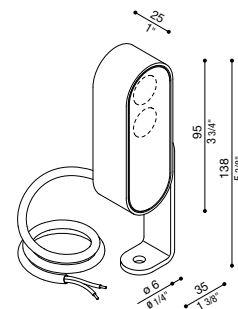

CNC Oval

IP67 IK 06 1J xx3 CE UK CA	LED			COL.	CODE *
	W	LM	REAL LM		
	4	294	270	24V	LT158400□□ LT15840E□□ LT15840K□□
	4	294	130	24V	LT15840H0□□ LT15840HE□□ LT15840HK□□

* Complete the CODE ○ OPTIC S | 20° M | 30° L | 45° D | Diff. □ LED COLOUR N | 4000K 3 | 3000K 2 | 2700K 1 | 2200K

CNC Oval Superficie

IP67 IK 06 1J xx3 CE UK CA	LED			COL.	CODE *
	W	LM	REAL LM		
	4	294	270	24V	LT158410□□ LT15841E□□ LT15841K□□
	4	294	130	24V	LT15841H0□□ LT15841HE□□ LT15841HK□□

* Complete the CODE ○ OPTIC S | 20° M | 30° L | 45° D | Diff. □ LED COLOUR N | 4000K 3 | 3000K 2 | 2700K 1 | 2200K

CNC Oval Garden 40

IP67 IK 06 1J xx3 CE UK CA	LED			COL.	CODE *
	W	LM	REAL LM		
	4	294	270	24V	LT158420□□ LT15842E□□ LT15842K□□
	4	294	130	24V	LT15842H0□□ LT15842HE□□ LT15842HK□□

* Complete the CODE ○ OPTIC S | 20° M | 30° L | 45° D | Diff. □ LED COLOUR N | 4000K 3 | 3000K 2 | 2700K 1 | 2200K