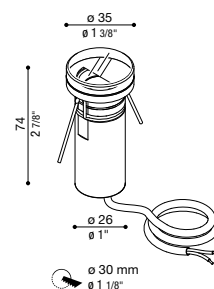

CNC 35 2.0 Trimless T**NEW**

IP67 IK 09 10J xx7 47°C MAX CE UK CA	LED			COL.	CODE *
	W	LM	REAL LM		
	2	150	140	 24V	 LT15851□□
	2	150	81	 24V 	 LT15851H□□

* Complete the CODE OPTIC S | 20° M | 30° L | 45° D | Diff. LED COLOUR N | 4000K 3 | 3000K 2 | 2700K 1 | 2200K

CNC 35 2.0 Trimless T Asimmetrico**NEW**

IP67 IK 09 10J xx7 47°C MAX CE UK CA	LED			COL.	CODE *
	W	LM	REAL LM		
	2	150	68	 24V	 LT15855□□
	2	150	40	 24V 	 LT15855H□□

* Complete the CODE OPTIC S | 20° M | 30° L | 45° D | Diff. LED COLOUR N | 4000K 3 | 3000K 2 | 2700K 1 | 2200K

CNC 35 2.0 Trimless Q**NEW**

IP67 IK 08 5J xx7 47°C MAX CE UK CA	LED			COL.	CODE *
	W	LM	REAL LM		
	2	150	140	 24V	 LT15852□□
	2	150	81	 24V 	 LT15852H□□

* Complete the CODE OPTIC S | 20° M | 30° L | 45° D | Diff. LED COLOUR N | 4000K 3 | 3000K 2 | 2700K 1 | 2200K