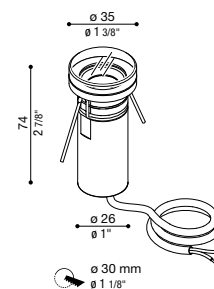

CNC 35 2.0 Trimless T**NEW**

IP67 IK 09 10J xx7 47°C MAX CE UK CA	LED			COL.	CODE *
	W	LM	REAL LM		
	2	150	140	 24V	 LT15851□□
	2	150	81	 24V 	 LT15851H□□

* Complete the CODE OPTIC S | 20° M | 30° L | 45° D | Diff. LED COLOUR N | 4000K 3 | 3000K 2 | 2700K 1 | 2200K

CNC 35 2.0 Trimless T Asimmetrico**NEW**

IP67 IK 09 10J xx7 47°C MAX CE UK CA	LED			COL.	CODE *
	W	LM	REAL LM		
	2	150	68	 24V	 LT15855□□
	2	150	40	 24V 	 LT15855H□□

* Complete the CODE OPTIC S | 20° M | 30° L | 45° D | Diff. LED COLOUR N | 4000K 3 | 3000K 2 | 2700K 1 | 2200K

CNC 35 2.0 Trimless Q**NEW**

IP67 IK 08 5J xx7 47°C MAX CE UK CA	LED			COL.	CODE *
	W	LM	REAL LM		
	2	150	140	 24V	 LT15852□□
	2	150	81	 24V 	 LT15852H□□

* Complete the CODE OPTIC S | 20° M | 30° L | 45° D | Diff. LED COLOUR N | 4000K 3 | 3000K 2 | 2700K 1 | 2200K