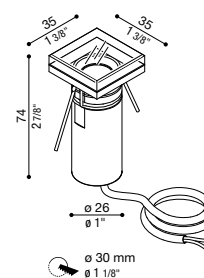

CNC 35 2.0 Trimless Q

NEW

IP67 IK 08 5J xx7 47°C MAX CE UK CA	LED			COL.	CODE *
	W	LM	REAL LM		
	2	150	140	24V	LT15852□□
	2	150	81	24V	LT15852H□□