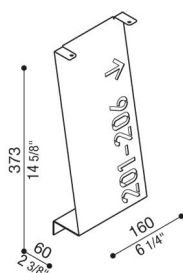

# Cover Arke 400

LB14101L

**Lombardo.**