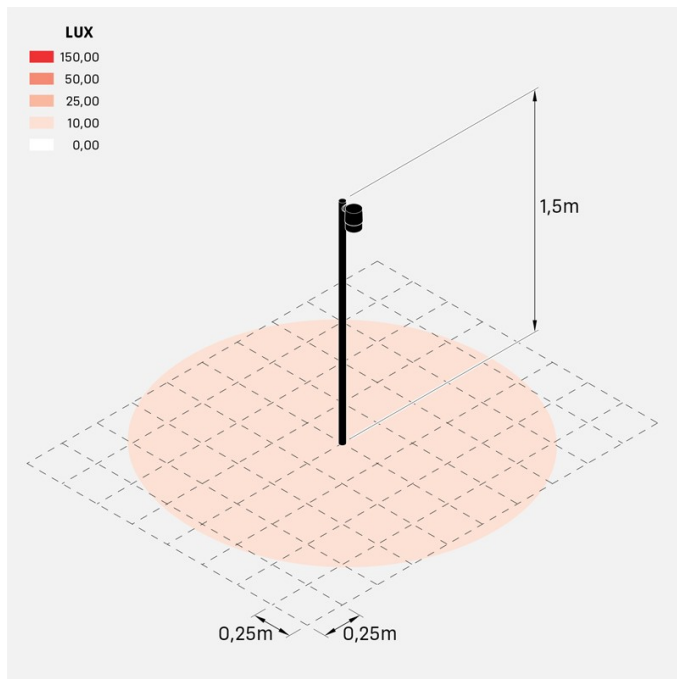

Kit Clic Up Post 40 H1500

Lombardo.

LU14816K

Simulation d'éclairage:

clic_up_kit_post40_H1500