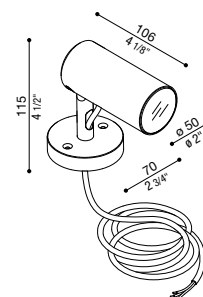

# Ago Wall Power

DIFF. TRASP.

IP66 IK07 2J xx5 CE UK CA

LED	W	LM	REAL LM	COL.	CODE * *	* OPTIC	* LED COLOUR
10	1100	933	AC DIRECT	Grey	LL126104 □ □	D Diff.	N 4000K
				Black	LL126105 □ □	S 25°	3 3000K, Im -5%
				Green	LL126106 □ □	M 40°	2 2700K, Im -5%
				Brown	LL126107 □ □	L 65°	
10	1100	933	24V	Grey	LT126104 □ □		
				Black	LT126105 □ □		
				Green	LT126106 □ □		
				Brown	LT126107 □ □		