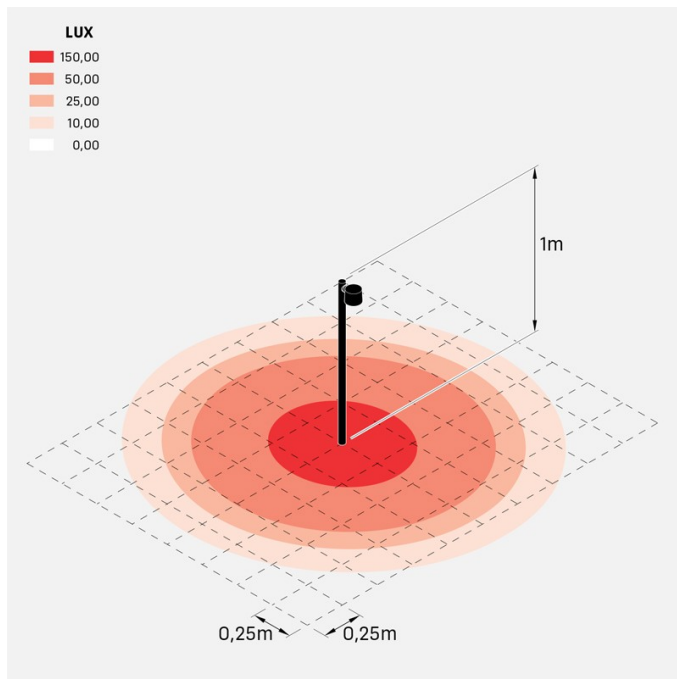

Kit Clic Post 40 H1000

LU14805K

Lombardo.

Simulación técnica de iluminación:

clic_kit_post40_H1000