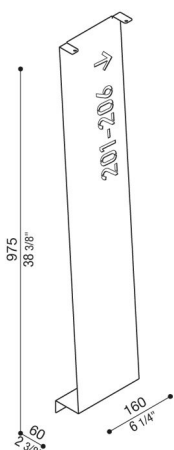

# Cover Arke 1000

LB14103M

**Lombardo.**