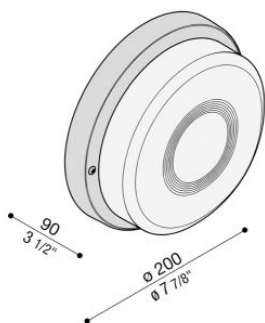

Tartaruga Tonda 200 Senza Gabbia

Lombardo.

LB46521

Technical information:

Installation:	Wall, Ceiling
Finish:	White
Diffuser type:	Transparent glass
Lamp type:	Lamp
CRI:	>80
Photobiological risk:	RG0
Type of bulb socket:	E27
Lamp max:	1X75
CFL:	1X11
Insulation class:	□ CL.II
Type of protection:	IP 44
Resistance to breakage:	IK 06 1J xx3
Standards and Marks of Conformity:	CE UK ER

Technopolymer base. Lamp max. dim: E27 120 mm Ø 45 mm

Tartaruga Tonda 200 Senza Gabbia

Lombardo.

LB46521