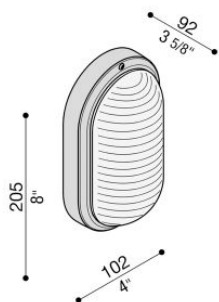

# Tartaruga Ovale 200 Senza Gabbia

**Lombardo.**

LB44521

## Technical information:

Installation:	Wall, Ceiling
Finish:	White
Diffuser type:	Transparent glass
Lamp type:	Lamp
CRI:	>80
Photobiological risk:	RG0
Type of bulb socket:	E27
Lamp max:	1x60
CFL:	1x11
Insulation class:	□ CL.II
Type of protection:	<b>IP 44</b>
Resistance to breakage:	<b>IK 06 1J xx3</b>
Standards and Marks of Conformity:	CE UK ER

Technopolymer base. Lamp max. dim: E27 120 mm Ø 45 mm