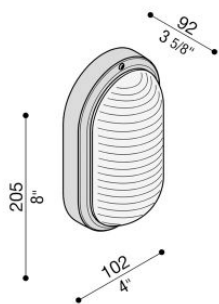

Tartaruga Ovale 200 Senza Gabbia

Lombardo.

LB44521

Technical information:

Installation:	Wall, Ceiling
Finish:	White
Diffuser type:	Transparent glass
Lamp type:	Lamp
CRI:	>80
Photobiological risk:	RG0
Type of bulb socket:	E27
Lamp max:	1x60
CFL:	1x11
Insulation class:	□ CL.II
Type of protection:	IP 44
Resistance to breakage:	IK 06 1J xx3
Standards and Marks of Conformity:	CE UK ER

Technopolymer base. Lamp max. dim: E27 120 mm Ø 45 mm

Tartaruga Ovale 200 Senza Gabbia

Lombardo.

LB44521