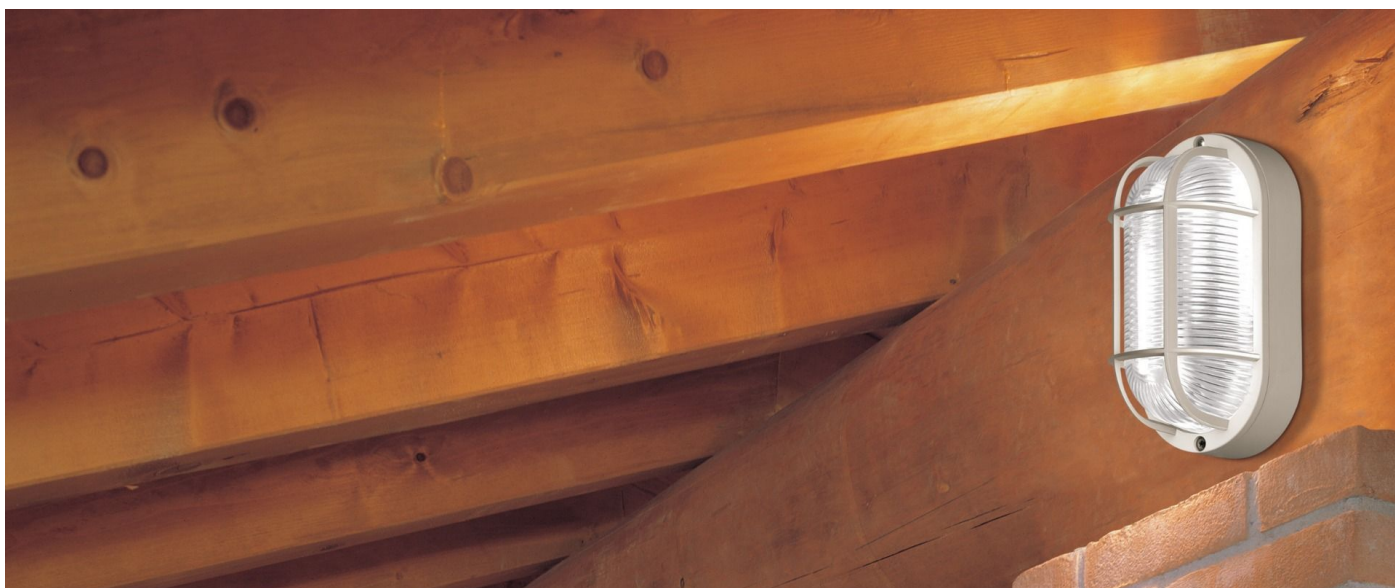

Tartaruga Ovale 200 Con Gabbia

Lombardo.

LB44124

Technical information:

Installation:	Wall, Ceiling
Finish:	Grey Ral 7035
Diffuser type:	Transparent glass
Lamp type:	Lamp
CRI:	>80
Photobiological risk:	RG0
Type of bulb socket:	E27
Lamp max:	1x60
CFL:	1x11
Insulation class:	□ CL.II
Type of protection:	IP 44
Resistance to breakage:	IK 06 1J xx3
Standards and Marks of Conformity:	CE UK ER

Technopolymer base and cage. Lamp max. dim: E27 120 mm Ø 45 mm

Tartaruga Ovale 200 Con Gabbia

Lombardo.

LB44124

Lombardo S.r.l.

Via Pizzigoni 3, Villongo (BG) - 24060 - Italy - T 0039 035 939 411 - E info@lombardo.it