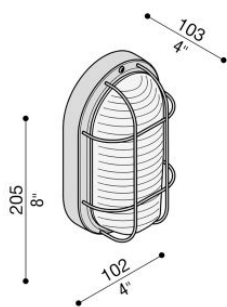

Tartaruga Ovale 200 Con Gabbia

Lombardo.

LB44124

Technical information:

Installation:	Wall, Ceiling
Finish:	Grey Ral 7035
Diffuser type:	Transparent glass
Lamp type:	Lamp
CRI:	>80
Photobiological risk:	RG0
Type of bulb socket:	E27
Lamp max:	1x60
CFL:	1x11
Insulation class:	□ CL.II
Type of protection:	IP 44
Resistance to breakage:	IK 06 1J xx3
Standards and Marks of Conformity:	CE UK ER

Technopolymer base and cage. Lamp max. dim: E27 120 mm Ø 45 mm

Tartaruga Ovale 200 Con Gabbia

Lombardo.

LB44124

Lombardo S.r.l.

Via Pizzigoni 3, Villongo (BG) - 24060 - Italy - T 0039 035 939 411 - E info@lombardo.it