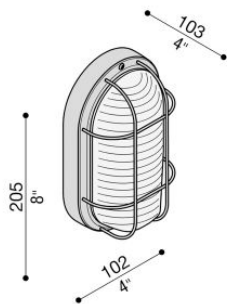

Tartaruga Ovale 200 Con Gabbia

Lombardo.

LB44124

Technical information:

Installation:	Wall, Ceiling
Finish:	Grey Ral 7035
Diffuser type:	Transparent glass
Lamp type:	Lamp
CRI:	>80
Photobiological risk:	RG0
Type of bulb socket:	E27
Lamp max:	1x60
CFL:	1x11
Insulation class:	□ CL.II
Type of protection:	IP 44
Resistance to breakage:	IK 06 1J xx3
Standards and Marks of Conformity:	CE UK ER

Technopolymer base and cage. Lamp max. dim: E27 120 mm Ø 45 mm

Tartaruga Ovale 200 Con Gabbia

Lombardo.

LB44124