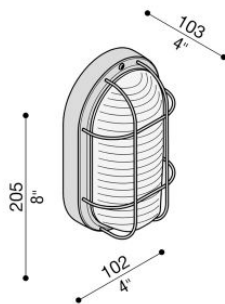

Tartaruga Ovale 200 Con Gabbia

Lombardo.

LB44122

Technical information:

Installation:	Wall, Ceiling
Finish:	Black
Diffuser type:	Transparent glass
Lamp type:	Lamp
CRI:	>80
Photobiological risk:	RG0
Type of bulb socket:	E27
Lamp max:	1x60
CFL:	1x11
Insulation class:	□ CL.II
Type of protection:	IP 44
Resistance to breakage:	IK 06 1J xx3
Standards and Marks of Conformity:	CE UK ER

Technopolymer base and cage. Lamp max. dim: E27 120 mm Ø 45 mm

Tartaruga Ovale 200 Con Gabbia

Lombardo.

LB44122