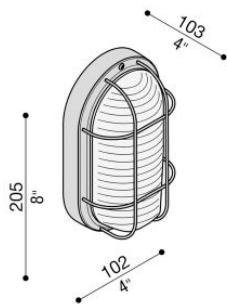

Tartaruga Ovale 200 Con Gabbia

Lombardo.

LB44122

Technical information:

Installation:	Wall, Ceiling
Finish:	Black
Diffuser type:	Transparent glass
Lamp type:	Lamp
CRI:	>80
Photobiological risk:	RG0
Type of bulb socket:	E27
Lamp max:	1x60
CFL:	1x11
Insulation class:	□ CL.II
Type of protection:	IP 44
Resistance to breakage:	IK 06 1J xx3
Standards and Marks of Conformity:	CE UK ER

Technopolymer base and cage. Lamp max. dim: E27 120 mm Ø 45 mm

Tartaruga Ovale 200 Con Gabbia

Lombardo.

LB44122