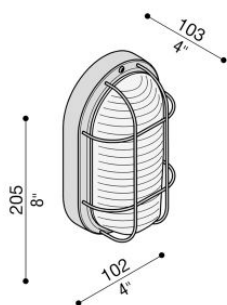

Tartaruga Ovale 200 Con Gabbia

Lombardo.

LB44121

Technical information:

Installation:	Wall, Ceiling
Finish:	White
Diffuser type:	Transparent glass
Lamp type:	Lamp
CRI:	>80
Photobiological risk:	RG0
Type of bulb socket:	E27
Lamp max:	1x60
CFL:	1x11
Insulation class:	□ CL.II
Type of protection:	IP 44
Resistance to breakage:	IK 06 1J xx3
Standards and Marks of Conformity:	CE UK ER

Technopolymer base and cage. Lamp max. dim: E27 120 mm Ø 45 mm

Tartaruga Ovale 200 Con Gabbia

Lombardo.

LB44121