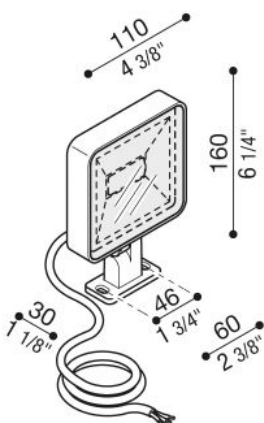

Available colours:

White RAL 9010

Grey High Tech RAL 9006

Grey anthracite RAL 7021

Corten

Technical information:

Type of product:	Post, Wall
Diffuser type:	Serigraphed glass
Lamp type:	LED
Energy performance class:	A++
Colour temperature:	N 4000K 3 3000K, lm -5% 2 2700K, lm -5%
CRI:	>80
Photobiological risk:	RG0
Watt:	10
Lumen:	1200
Real Lumen:	672
Power supply:	✔ 220-240 V
Insulation class:	⊕ CL.I
Type of protection:	IP 66
Resistance to breakage:	IK 06 1J xx3
Standards and Marks of Conformity:	CE
Pieces per package:	4

Inaccessible device, provided with 1m of prewired power cable H05RN-F-. No risk of photobiological damage, RG0 group (EN62471).

Product description:

Also suitable for outdoor use. Die-cast aluminium body and joint; highly resistant to oxidation thanks to the zirconium based passivation treatment and the UV stabilized polyester resin coating. Heat tempered and serigraphed glass diffuser. Aluminium reflector. Silicone gaskets to maintain IP66 rating. A4 stainless steel nuts and bolts. 180° angle adjustment. TAG 110 with highly hygroscopic dehydrating bag. **LED 4000K (N), 3000K (3) or 2700K (2). Integral ballast 220-240V.**