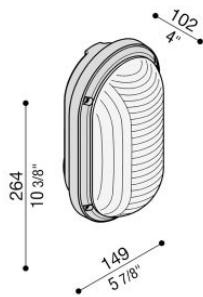

# Luce Ovale 260

LB53424

**Lombardo.**

## Technical information:

Installation:	Wall, Ceiling, Surface mounting wall, Surface mounting ceiling
Finish:	Grey Ral 7035
Diffuser type:	Polycarbonate
Lamp type:	Lamp
CRI:	>80
Photobiological risk:	RG1
Type of bulb socket:	E27
Lamp max:	1x75
CFL:	1x20
Insulation class:	□ CL.II
Type of protection:	<b>IP 65</b>
Resistance to breakage:	<b>IK 10 20J xx9</b>
Standards and Marks of Conformity:	CE UK ER

Lamp max. dim: E27 152 mm Ø 48 mm