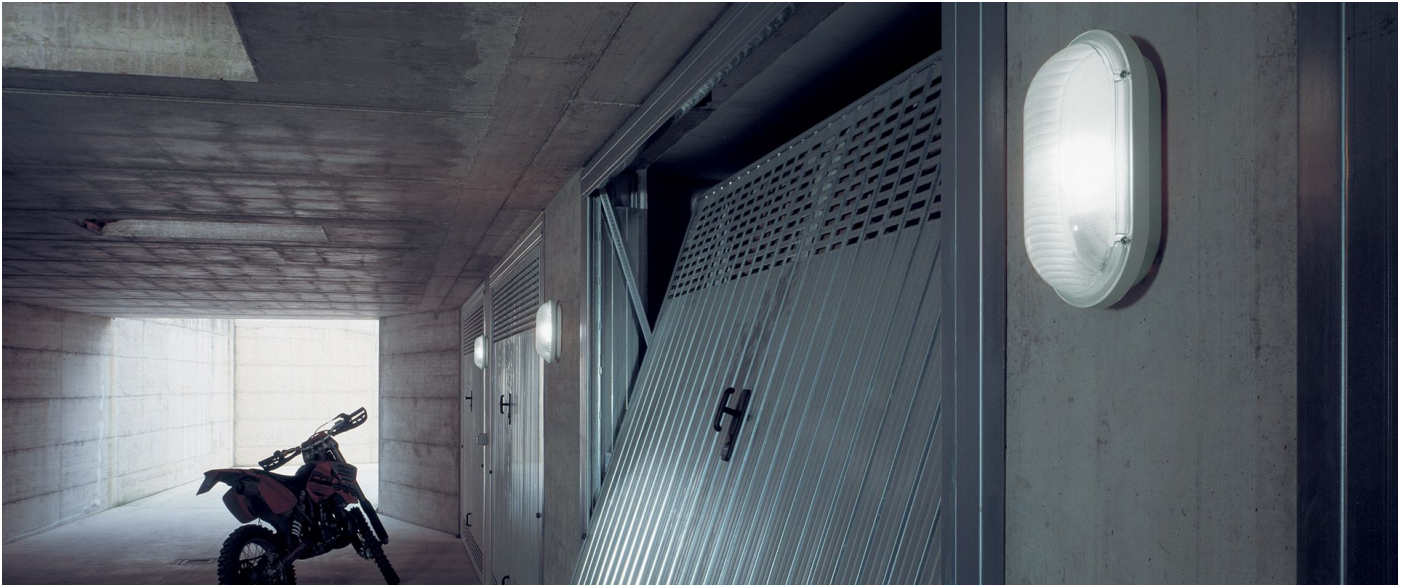

Luce Ovale 260

LB53424

Lombardo.