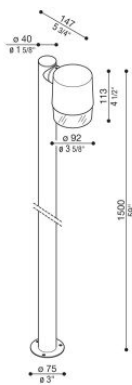

Kit Clic Up Post 40 H1500

Lombardo.

LU14816K

Technical information:

Installation:	Ground
Material:	Polycarbonate
Finish:	Corten
Diffuser type:	Polycarbonate
Lamp type:	Lamp
Photobiological risk:	RG0
Type of bulb socket:	GU10
Lamp max:	1x7
Insulation class:	□ CL.II
Type of protection:	IP 65
Resistance to breakage:	IK 06 1J xx3
Standards and Marks of Conformity:	CE UK EA

GU10 version: light bulb not included. Kit consisting of Clic Post, Forty Pole with top cap and Forty Post fixing base.

Kit Clic Up Post 40 H1500

LU14816K

Lombardo.

Kit Clic Up Post 40 H1500

Lombardo.

LU14816K