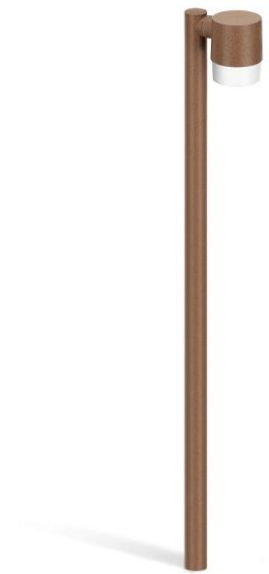

Kit Clic Up Post 40 H1500

Lombardo.

LU14816K

Technical information:

Installation:	Ground
Material:	Polycarbonate
Finish:	Corten
Diffuser type:	Polycarbonate
Lamp type:	Lamp
Photobiological risk:	RG0
Type of bulb socket:	GU10
Lamp max:	1x7
Insulation class:	□ CL.II
Type of protection:	IP 65
Resistance to breakage:	IK 06 1J xx3
Standards and Marks of Conformity:	CE UK EA

GU10 version: light bulb not included. Kit consisting of Clic Post, Forty Pole with top cap and Forty Post fixing base.

Kit Clic Up Post 40 H1500

LU14816K

Lombardo.

Kit Clic Up Post 40 H1500

Lombardo.

LU14816K