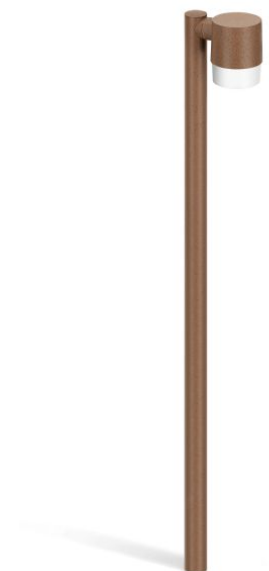

Kit Clic Up Post 40 H1500

Lombardo.

LU14816K

Technical information:

Installation:	Ground
Material:	Polycarbonate
Finish:	Corten
Diffuser type:	Polycarbonate
Lamp type:	Lamp
Photobiological risk:	RG0
Type of bulb socket:	GU10
Lamp max:	1x7
Insulation class:	□ CL.II
Type of protection:	IP 65
Resistance to breakage:	IK 06 1J xx3
Standards and Marks of Conformity:	CE UK EA

GU10 version: light bulb not included. Kit consisting of Clic Post, Forty Pole with top cap and Forty Post fixing base.

Kit Clic Up Post 40 H1500

LU14816K

Lombardo.

Kit Clic Up Post 40 H1500

Lombardo.

LU14816K