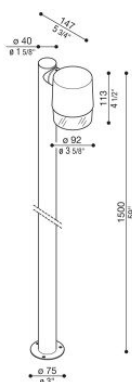

Kit Clic Up Post 40 H1500

Lombardo.

LU14816K

Technical information:

Installation:	Ground
Material:	Polycarbonate
Finish:	Corten
Diffuser type:	Polycarbonate
Lamp type:	Lamp
Photobiological risk:	RG0
Type of bulb socket:	GU10
Lamp max:	1x7
Insulation class:	□ CL.II
Type of protection:	IP 65
Resistance to breakage:	IK 06 1J xx3
Standards and Marks of Conformity:	CE UK EA

GU10 version: light bulb not included. Kit consisting of Clic Post, Forty Pole with top cap and Forty Post fixing base.

Kit Clic Up Post 40 H1500

LU14816K

Lombardo.

Kit Clic Up Post 40 H1500

Lombardo.

LU14816K