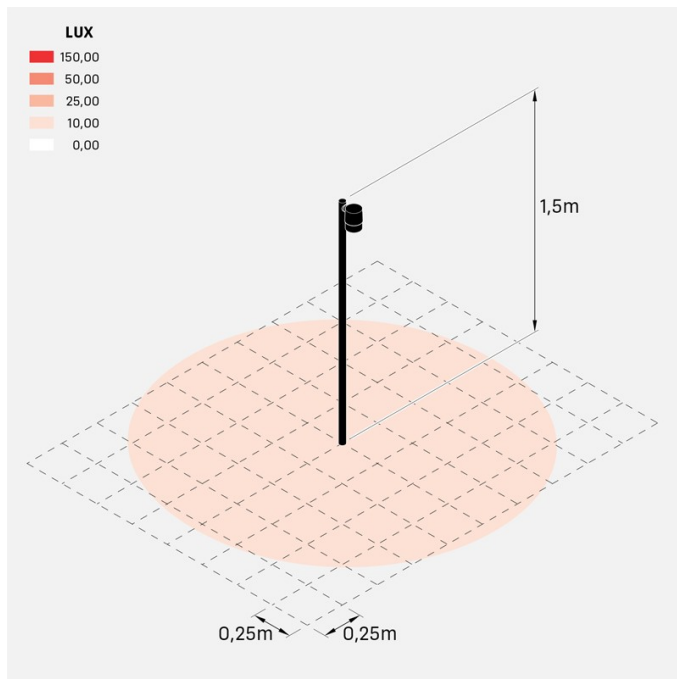

Kit Clic Up Post 40 H1500

Lombardo.

LU14816K

Lighting simulation:

clic_up_kit_post40_H1500