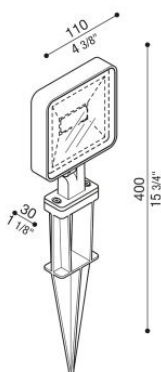

# Kit 04 - Tag 110 Garden

LL115026N

**Lombardo.**

## Technical information:

Installation:	Ground, Spike ground
Material:	Aluminium
Finish:	White RAL 9010
Diffuser type:	Serigraphed glass
Lamp type:	LED
Energy performance class:	F
Colour temperature:	4000K
CRI:	>80
LB Factor:	L80B20 - 50.000h
Photobiological risk:	RG1
Power consumption (Watt):	10
Lumen:	1200
Real Lumen:	672
Power supply:	☑ integrated
LED:	220-240 V
Circuit breaker	64-80-90-100
B10 - C10 - B16 - C16	
Insulation class:	⊖ CL.I
Power cable:	1 m H05RN-F
Type of protection:	<b>IP 66</b>
Resistance to breakage:	<b>IK 06 1J xx3</b>
Standards and Marks of Conformity:	CE UK EA

Kit consisting of TAG 110 + LB1150035. **BORDO MARE:** add S to the end of the selected code including LED colour to have the product supplied with sea treatment against salt spray.