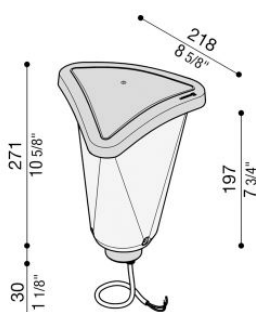

Green

LB12622

Lombardo.

Technical information:

Installation:	Post Ø60, Wall
Finish:	Black
Diffuser type:	Polycarbonate
Lamp type:	Lamp
CRI:	>80
Photobiological risk:	RG0
Type of bulb socket:	E27
Lamp max:	1x75
CFL:	1x33
Insulation class:	□ CL.II
Type of protection:	IP 66
Resistance to breakage:	IK 08 5J xx7
Standards and Marks of Conformity:	CE UK CB

Lamp max. dim: E27 196 mm Ø 58 mm

Green

LB12622

Lombardo.

Photometric curves: