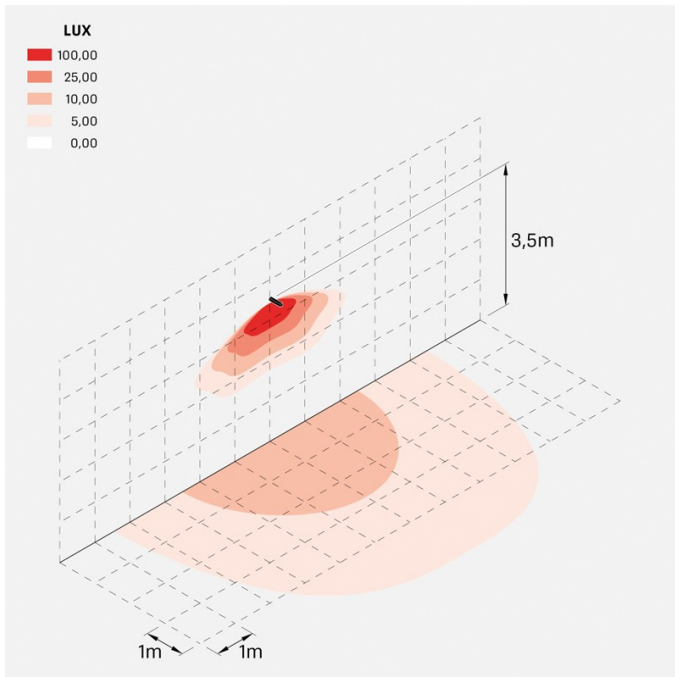

Flag 330

LL14000EW3

Lombardo.

Technical information:

Installation:	Wall, Flag Post
Material:	Aluminium
Finish:	Grey anthracite RAL 7021
Treatment:	Sea Treatment
Diffuser type:	Serigraphed glass
Optics:	Wide
Lamp type:	LED
Energy performance class:	E
Colour temperature:	3000K
CRI:	>80
LB Factor:	L80B20 - 50.000h
Photobiological risk:	RG0
Power consumption (Watt):	19
Lumen:	2850
Real Lumen:	Max 1980
Power supply:	<input checked="" type="checkbox"/> integrated
LED:	220-240 V
Circuit breaker	30-38-45-57
B10 - C10 - B16 - C16	
Insulation class:	<input type="checkbox"/> CL.II
Type of protection:	IP 66
Resistance to breakage:	IK 07 2J xx5
Standards and Marks of Conformity:	CE UK

Flag 330

LL14000EW3

Lombardo.

Flag 330

LL14000EW3

Lombardo.

Lighting simulation:

flag_330_optic_w

Photometric curves: