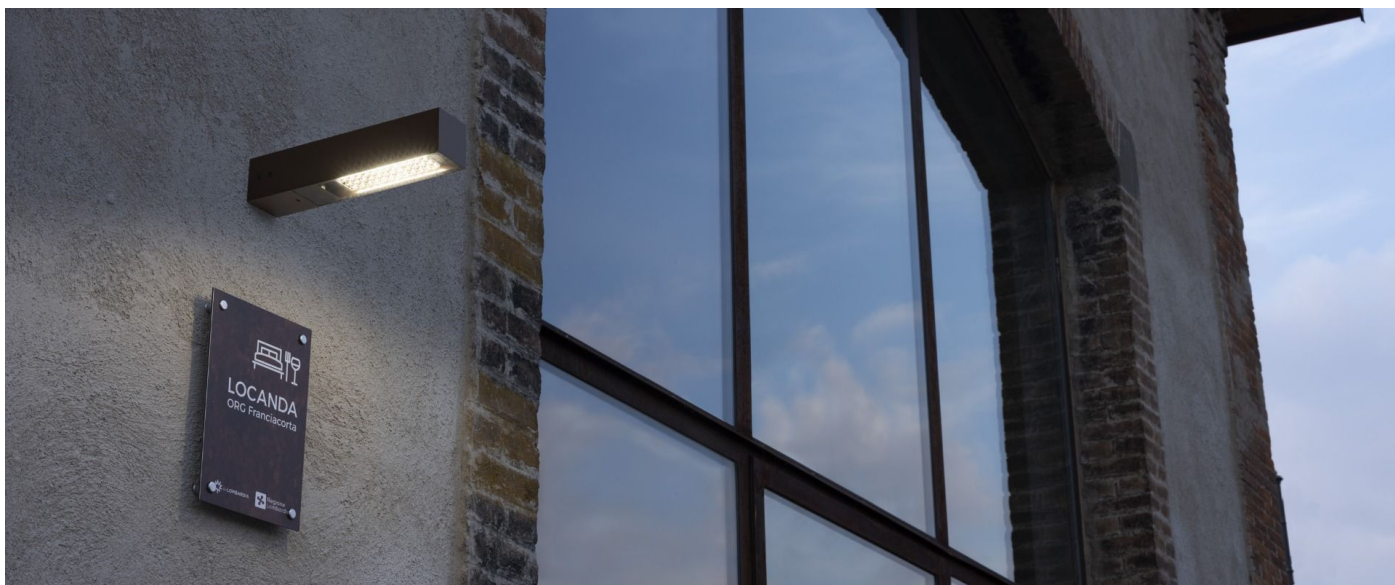

Flag 330

LL14000EW3

Lombardo.