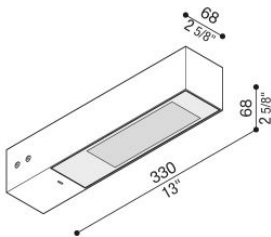

## Technical information:

Installation:	Wall, Flag Post
Material:	Aluminium
Finish:	Grey anthracite RAL 7021
Treatment:	Sea Treatment
Diffuser type:	Serigraphed glass
Optics:	Wide
Lamp type:	LED
Energy performance class:	E
Colour temperature:	3000K
CRI:	>80
LB Factor:	L80B20 - 50.000h
Photobiological risk:	RG0
Power consumption (Watt):	19
Lumen:	2850
Real Lumen:	Max 1980
Power supply:	<input checked="" type="checkbox"/> integrated
LED:	220-240 V
Circuit breaker	30-38-45-57
B10 - C10 - B16 - C16	
Insulation class:	<input type="checkbox"/> CL.II
Type of protection:	<b>IP 66</b>
Resistance to breakage:	<b>IK 07 2J xx5</b>
Standards and Marks of Conformity:	<b>CE UK</b>