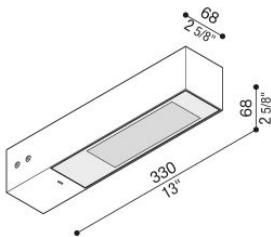

## Technical information:

Installation:	Wall, Flag Post
Material:	Aluminium
Finish:	Grey anthracite RAL 7021
Treatment:	Sea Treatment
Diffuser type:	Serigraphed glass
Optics:	Wide
Lamp type:	LED
Energy performance class:	E
Colour temperature:	3000K
CRI:	>80
LB Factor:	L80B20 - 50.000h
Photobiological risk:	RG1
Power consumption (Watt):	19
Lumen:	2850
Real Lumen:	Max 1980
Power supply:	<input checked="" type="checkbox"/> integrated
LED:	220-240 V
Circuit breaker	30-38-45-57
B10 - C10 - B16 - C16	
Insulation class:	<input type="checkbox"/> CL.II
Type of protection:	<b>IP 66</b>
Resistance to breakage:	<b>IK 07 2J xx5</b>
Standards and Marks of Conformity:	<b>CE UK</b>