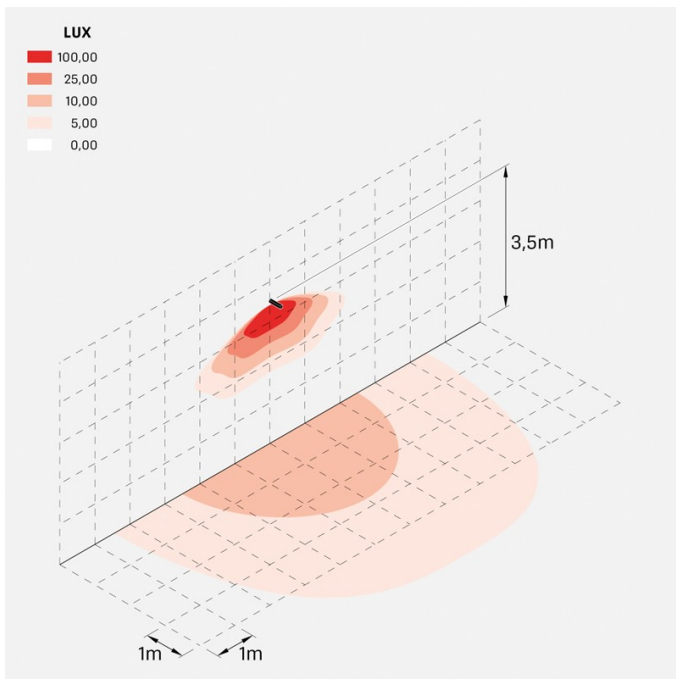

Flag 330

LL14000EW3

Lombardo.

Lighting simulation: