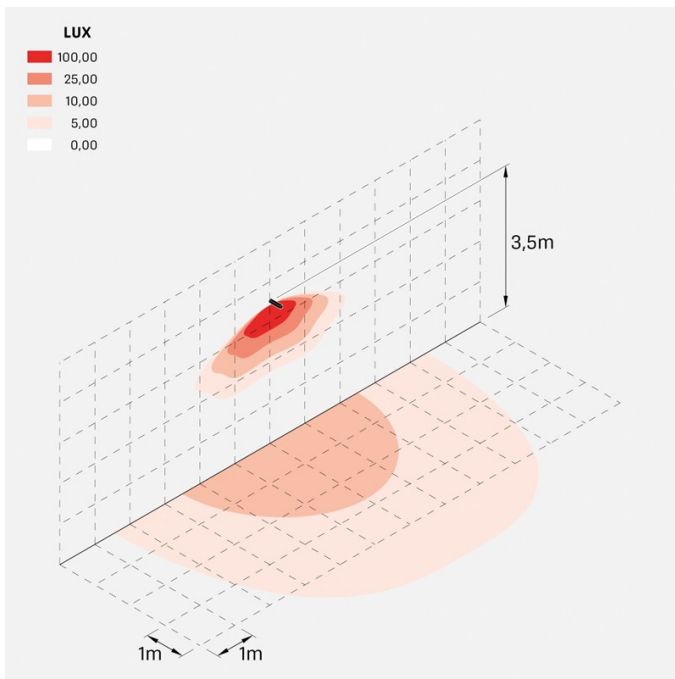

Flag 330

LL14000EW3

Lombardo.

Lighting simulation: