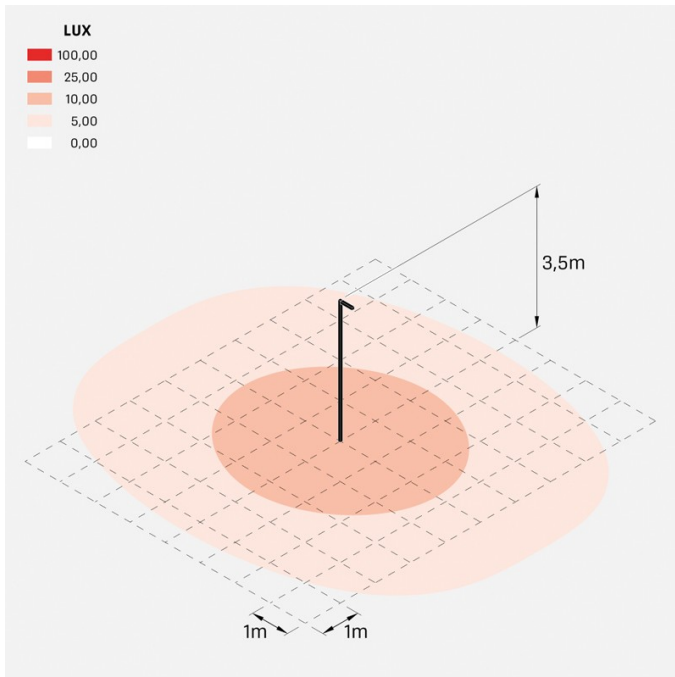

Flag 330 Post

LL14030EW3

Lombardo.

Lighting simulation: