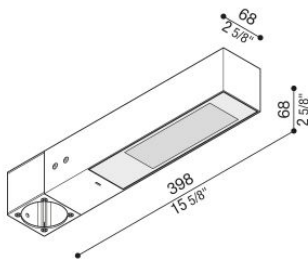

# Flag 330 Post

LL14030EW3

**Lombardo.**

## Technical information:

Installation:	Post Ø60
Material:	Aluminium
Finish:	Grey anthracite RAL 7021
Treatment:	Sea Treatment
Diffuser type:	Serigraphed glass
Optics:	Wide
Lamp type:	LED
Energy performance class:	E
Colour temperature:	3000K
CRI:	>80
LB Factor:	L80B20 - 50.000h
Photobiological risk:	RG0
Power consumption (Watt):	19
Lumen:	2850
Real Lumen:	Max 1980
Power supply:	<input checked="" type="checkbox"/> integrated
LED:	220-240 V
Circuit breaker	30-38-45-57
B10 - C10 - B16 - C16	
Insulation class:	<input type="checkbox"/> CL.II
Type of protection:	<b>IP 66</b>
Resistance to breakage:	<b>IK 07 2J xx5</b>
Standards and Marks of Conformity:	<b>CE UK</b>

Supplied with adapter for installation on a standard Ø60 mm post.