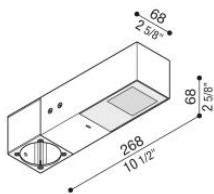

Flag 200 Post

LL14031EW3

Lombardo.

Technical information:

Installation:	Post Ø60
Material:	Aluminium
Finish:	Grey anthracite RAL 7021
Treatment:	Sea Treatment
Diffuser type:	Etched glass
Optics:	Wide
Lamp type:	LED
Energy performance class:	G
Colour temperature:	3000K
CRI:	>80
LB Factor:	L80B20 - 50.000h
Photobiological risk:	RG0
Power consumption (Watt):	10
Lumen:	1350
Real Lumen:	Max 855
Power supply:	☑ integrated
LED:	220-240 V
Circuit breaker	45-56-66-82
B10 - C10 - B16 - C16	
Insulation class:	☐ CL.II
Type of protection:	IP 66
Resistance to breakage:	IK 07 2J xx5
Standards and Marks of Conformity:	CE UK

Supplied with adapter for installation on a standard Ø60 mm post.

Flag 200 Post

LL14031EW3

Lombardo.

Flag 200 Post

Lombardo.

LL14031EW3

Lighting simulation: