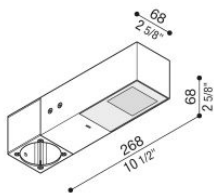

# Flag 200 Post

LL14031EW3

**Lombardo.**

## Technical information:

Installation:	Post Ø60
Material:	Aluminium
Finish:	Grey anthracite RAL 7021
Treatment:	Sea Treatment
Diffuser type:	Etched glass
Optics:	Wide
Lamp type:	LED
Energy performance class:	G
Colour temperature:	3000K
CRI:	>80
LB Factor:	L80B20 - 50.000h
Photobiological risk:	RG0
Power consumption (Watt):	10
Lumen:	1350
Real Lumen:	Max 855
Power supply:	☑ integrated
LED:	220-240 V
Circuit breaker	45-56-66-82
B10 - C10 - B16 - C16	
Insulation class:	☐ CL.II
Type of protection:	<b>IP 66</b>
Resistance to breakage:	<b>IK 07 2J xx5</b>
Standards and Marks of Conformity:	CE UK

Supplied with adapter for installation on a standard Ø60 mm post.