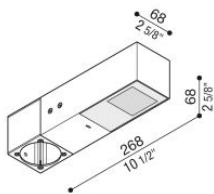

Flag 200 Post

LL14031EW3

Lombardo.

Technical information:

Installation:	Post Ø60
Material:	Aluminium
Finish:	Grey anthracite RAL 7021
Treatment:	Sea Treatment
Diffuser type:	Etched glass
Optics:	Wide
Lamp type:	LED
Energy performance class:	G
Colour temperature:	3000K
CRI:	>80
LB Factor:	L80B20 - 50.000h
Photobiological risk:	RG1
Power consumption (Watt):	10
Lumen:	1350
Real Lumen:	Max 855
Power supply:	☑ integrated
LED:	220-240 V
Circuit breaker	45-56-66-82
B10 - C10 - B16 - C16	
Insulation class:	☐ CL.II
Type of protection:	IP 66
Resistance to breakage:	IK 07 2J xx5
Standards and Marks of Conformity:	CE UK

Supplied with adapter for installation on a standard Ø60 mm post.

Flag 200 Post

LL14031EW3

Lombardo.

LL14031EW3

Lighting simulation:

flag200_post_s

flag200_post_w