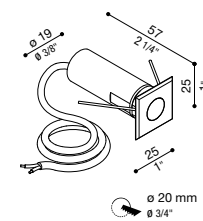

CNC 25 2.0 Q

IP67 IK 10 20J xx9 500^{KG} MAX	LED		W	LM	REAL LM	COL.	CODE *
	2	150	137	24V	LT158010□□ LT15801E□□ LT15801K□□ LT15801W□□ LT15801B□□		
	2	150	137	500mA - 6V	LZ158010□□ LZ15801E□□ LZ15801K□□ LZ15801W□□ LZ15801B□□