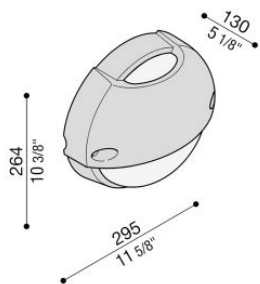

Airy Top Tonda 300

LB8272G

Lombardo.

Technical information:

Installation:	Wall, Post Ø60
Finish:	Grey High Tech RAL 9006
Diffuser type:	Etched glass
Lamp type:	Lamp
CRI:	>80
Photobiological risk:	RG0
Type of bulb socket:	E27
Lamp max:	1x100
CFL:	1x23
Insulation class:	□ CL.II
Type of protection:	IP 54
Resistance to breakage:	IK 06 1J xx3
Standards and Marks of Conformity:	CE UK ER

Technopolymer base and eyelid and acid-etched glass diffuser. Lamp max. dim: E27 152 mm Ø 48 mm

Airy Top Tonda 300

LB8272G

Lombardo.

Airy Top Tonda 300

LB8272G

Lombardo.

Photometric curves: