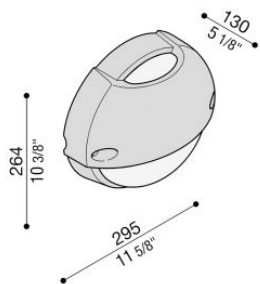

# Airy Top Tonda 300

LB82722

**Lombardo.**

## Technical information:

Installation:	Wall, Post Ø60
Finish:	Black
Diffuser type:	Etched glass
Lamp type:	Lamp
CRI:	>80
Photobiological risk:	RG0
Type of bulb socket:	E27
Lamp max:	1x100
CFL:	1x23
Insulation class:	□ CL.II
Type of protection:	<b>IP 54</b>
Resistance to breakage:	<b>IK 06 1J xx3</b>
Standards and Marks of Conformity:	CE UK ER

Technopolymer base and eyelid and acid-etched glass diffuser. Lamp max. dim: E27 152 mm Ø 48 mm