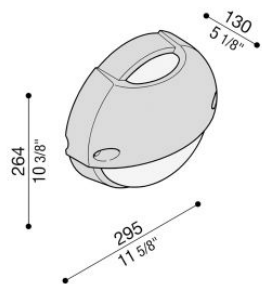

# Airy Top Tonda 300

LB82721

**Lombardo.**

## Technical information:

Installation:	Wall, Post Ø60
Finish:	White
Diffuser type:	Etched glass
Lamp type:	Lamp
CRI:	>80
Photobiological risk:	RG0
Type of bulb socket:	E27
Lamp max:	1x100
CFL:	1x23
Insulation class:	□ CL.II
Type of protection:	<b>IP 54</b>
Resistance to breakage:	<b>IK 06 1J xx3</b>
Standards and Marks of Conformity:	CE UK ER

Technopolymer base and eyelid and acid-etched glass diffuser. Lamp max. dim: E27 152 mm Ø 48 mm