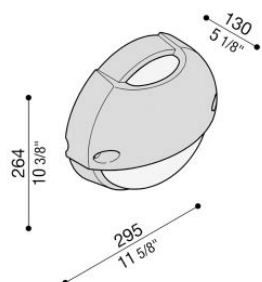

# Airy Top Tonda 300

LB82721

**Lombardo.**

## Technical information:

Installation:	Wall, Post $\varnothing$ 60
Finish:	White
Diffuser type:	Etched glass
Lamp type:	Lamp
CRI:	>80
Photobiological risk:	RG0
Type of bulb socket:	E27
Lamp max:	1x100
CFL:	1x23
Insulation class:	□ CL.II
Type of protection:	<b>IP 54</b>
Resistance to breakage:	<b>IK 06 1J xx3</b>
Standards and Marks of Conformity:	CE UK ER

Technopolymer base and eyelid and acid-etched glass diffuser. Lamp max. dim: E27 152 mm  $\varnothing$  48 mm