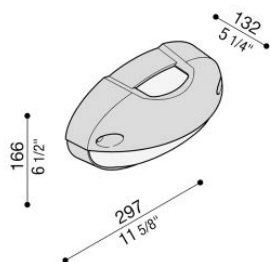

Airy Top Ovale 300

LB82321

Lombardo.

Technical information:

Installation:	Wall, Post Ø60
Finish:	White
Diffuser type:	Etched glass
Lamp type:	Lamp
CRI:	>80
Photobiological risk:	RG0
Type of bulb socket:	E27
Lamp max:	1x60
CFL:	1x23
Insulation class:	□ CL.II
Type of protection:	IP 54
Resistance to breakage:	IK 06 1J xx3
Standards and Marks of Conformity:	CE UK ER

Technopolymer base and eyelid and acid-etched glass diffuser. Lamp max. dim: E27 152 mm Ø 48 mm

Airy Top Ovale 300

LB82321

Lombardo.

Airy Top Ovale 300

LB82321

Lombardo.

Photometric curves: