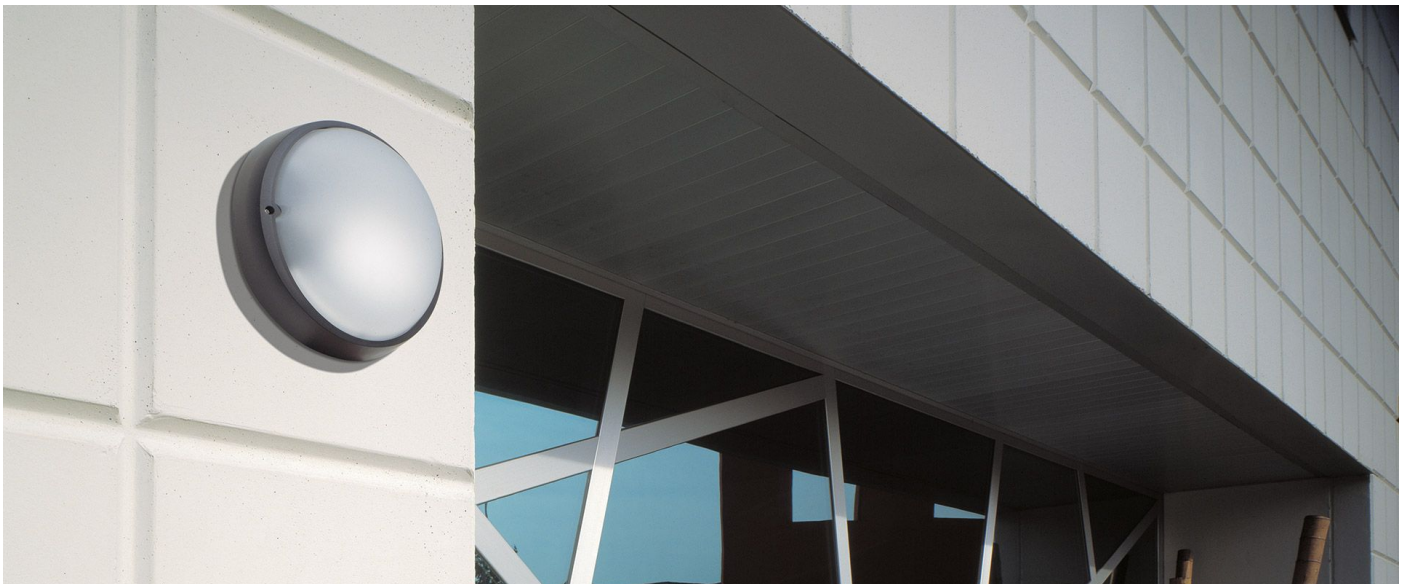

Airy Tonda 300

LB82222

Lombardo.