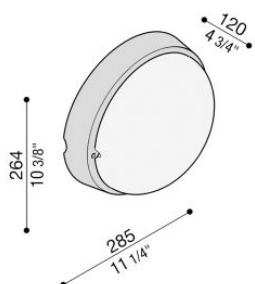

Airy Tonda 300

LB82222

Lombardo.

Technical information:

Installation:	Wall, Ceiling, Post Ø60
Finish:	Black
Diffuser type:	Etched glass
Lamp type:	Lamp
CRI:	>80
Photobiological risk:	RG0
Type of bulb socket:	E27
Lamp max:	1x100
CFL:	1x23
Insulation class:	□ CL.II
Type of protection:	IP 54
Resistance to breakage:	IK 06 1J xx3
Standards and Marks of Conformity:	CE UK ER

Technopolymer base and ring and acid-etched glass diffuser. Lamp max. dim: E27 152 mm Ø 48 mm. Double version: Lamp max. dim: E14 144 mm Ø 45 mm

Airy Tonda 300

LB82222

Lombardo.

Airy Tonda 300

LB82222

Lombardo.