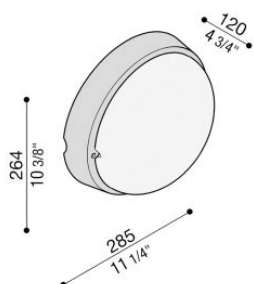

# Airy Tonda 300

LB82222

**Lombardo.**

## Technical information:

Installation:	Wall, Ceiling, Post Ø60
Finish:	Black
Diffuser type:	Etched glass
Lamp type:	Lamp
CRI:	>80
Photobiological risk:	RG0
Type of bulb socket:	E27
Lamp max:	1x100
CFL:	1x23
Insulation class:	□ CL.II
Type of protection:	<b>IP 54</b>
Resistance to breakage:	<b>IK 06 1J xx3</b>
Standards and Marks of Conformity:	CE UK ER

Technopolymer base and ring and acid-etched glass diffuser. Lamp max. dim: E27 152 mm Ø 48 mm. Double version: Lamp max. dim: E14 144 mm Ø 45 mm