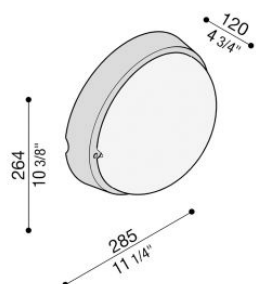

Airy Tonda 300

LB82221

Lombardo.

Technical information:

Installation:	Wall, Ceiling, Post Ø60
Finish:	White
Diffuser type:	Etched glass
Lamp type:	Lamp
CRI:	>80
Photobiological risk:	RG0
Type of bulb socket:	E27
Lamp max:	1x100
CFL:	1x23
Insulation class:	□ CL.II
Type of protection:	IP 54
Resistance to breakage:	IK 06 1J xx3
Standards and Marks of Conformity:	CE UK ER

Technopolymer base and ring and acid-etched glass diffuser. Lamp max. dim: E27 152 mm Ø 48 mm. Double version: Lamp max. dim: E14 144 mm Ø 45 mm

Airy Tonda 300

LB82221

Lombardo.

Airy Tonda 300

LB82221

Lombardo.