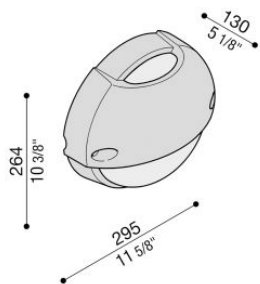

# Airy Plus Top Tonda 300

LB8542G

**Lombardo.**

## Technical information:

Installation:	Wall, Post Ø60
Finish:	Grey High Tech RAL 9006
Diffuser type:	Polycarbonate
Lamp type:	Lamp
CRI:	>80
Photobiological risk:	RG0
Type of bulb socket:	E27
Lamp max:	1x75
CFL:	1x23
Insulation class:	□ CL.II
Type of protection:	<b>IP 65</b>
Resistance to breakage:	<b>IK 10 20J xx9</b>
Standards and Marks of Conformity:	CE UK ER

Polycarbonate base and diffuser, technopolymer eyelid.  
Lamp max. dim: E27 152 mm Ø 48 mm