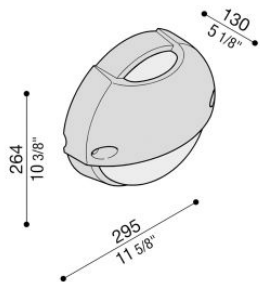

Airy Plus Top Tonda 300

LB8542G

Lombardo.

Technical information:

Installation:	Wall, Post Ø60
Finish:	Grey High Tech RAL 9006
Diffuser type:	Polycarbonate
Lamp type:	Lamp
CRI:	>80
Photobiological risk:	RG0
Type of bulb socket:	E27
Lamp max:	1x75
CFL:	1x23
Insulation class:	□ CL.II
Type of protection:	IP 65
Resistance to breakage:	IK 10 20J xx9
Standards and Marks of Conformity:	CE UK ER

Polycarbonate base and diffuser, technopolymer eyelid.
Lamp max. dim: E27 152 mm Ø 48 mm

Airy Plus Top Tonda 300

LB8542G

Lombardo.