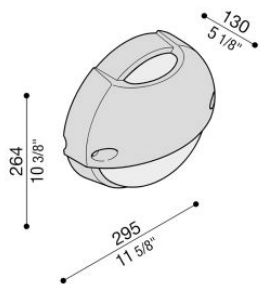

# Airy Plus Top Tonda 300

LB85422

**Lombardo.**

## Technical information:

Installation:	Wall, Post Ø60
Finish:	Black
Diffuser type:	Polycarbonate
Lamp type:	Lamp
CRI:	>80
Photobiological risk:	RG0
Type of bulb socket:	E27
Lamp max:	1x75
CFL:	1x23
Insulation class:	□ CL.II
Type of protection:	<b>IP 65</b>
Resistance to breakage:	<b>IK 10 20J xx9</b>
Standards and Marks of Conformity:	CE UK ER

Polycarbonate base and diffuser, technopolymer eyelid.  
Lamp max. dim: E27 152 mm Ø 48 mm