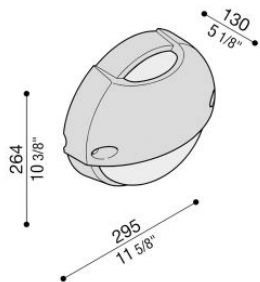

Airy Plus Top Tonda 300

LB85422

Lombardo.

Technical information:

Installation:	Wall, Post Ø60
Finish:	Black
Diffuser type:	Polycarbonate
Lamp type:	Lamp
CRI:	>80
Photobiological risk:	RG0
Type of bulb socket:	E27
Lamp max:	1x75
CFL:	1x23
Insulation class:	□ CL.II
Type of protection:	IP 65
Resistance to breakage:	IK 10 20J xx9
Standards and Marks of Conformity:	CE UK ER

Polycarbonate base and diffuser, technopolymer eyelid.
Lamp max. dim: E27 152 mm Ø 48 mm

Airy Plus Top Tonda 300

LB85422

Lombardo.