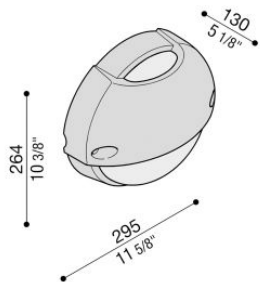

Airy Plus Top Tonda 300

LB85421

Lombardo.

Technical information:

Installation:	Wall, Post Ø60
Finish:	White
Diffuser type:	Polycarbonate
Lamp type:	Lamp
CRI:	>80
Photobiological risk:	RG0
Type of bulb socket:	E27
Lamp max:	1x75
CFL:	1x23
Insulation class:	□ CL.II
Type of protection:	IP 65
Resistance to breakage:	IK 10 20J xx9
Standards and Marks of Conformity:	CE UK ER

Polycarbonate base and diffuser, technopolymer eyelid.
Lamp max. dim: E27 152 mm Ø 48 mm

Airy Plus Top Tonda 300

LB85421

Lombardo.