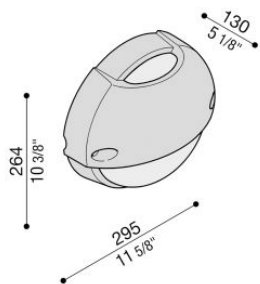

# Airy Plus Top Tonda 300

LB8532G

**Lombardo.**

## Technical information:

Installation:	Wall, Post Ø60
Finish:	Grey High Tech RAL 9006
Diffuser type:	Polycarbonate
Lamp type:	Lamp
CRI:	>80
Photobiological risk:	RG0
Type of bulb socket:	E27
Lamp max:	1x75
CFL:	1x23
Insulation class:	□ CL.II
Type of protection:	<b>IP 65</b>
Resistance to breakage:	<b>IK 10 20J xx9</b>
Standards and Marks of Conformity:	CE UK ENEC

Polycarbonate base and diffuser, technopolymer eyelid.  
Lamp max. dim: E27 152 mm Ø 48 mm