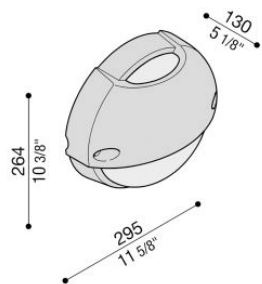

Airy Plus Top Tonda 300

LB8532G

Lombardo.

Technical information:

Installation:	Wall, Post Ø60
Finish:	Grey High Tech RAL 9006
Diffuser type:	Polycarbonate
Lamp type:	Lamp
CRI:	>80
Photobiological risk:	RG0
Type of bulb socket:	E27
Lamp max:	1x75
CFL:	1x23
Insulation class:	□ CL.II
Type of protection:	IP 65
Resistance to breakage:	IK 10 20J xx9
Standards and Marks of Conformity:	CE UK ENEC

Polycarbonate base and diffuser, technopolymer eyelid.
Lamp max. dim: E27 152 mm Ø 48 mm

Airy Plus Top Tonda 300

LB8532G

Lombardo.