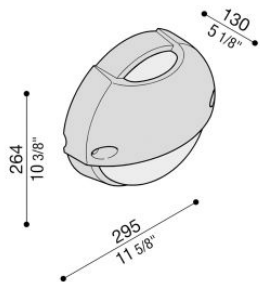

Airy Plus Top Tonda 300

LB85322

Lombardo.

Technical information:

Installation:	Wall, Post Ø60
Finish:	Black
Diffuser type:	Polycarbonate
Lamp type:	Lamp
CRI:	>80
Photobiological risk:	RG0
Type of bulb socket:	E27
Lamp max:	1x75
CFL:	1x23
Insulation class:	□ CL.II
Type of protection:	IP 65
Resistance to breakage:	IK 10 20J xx9
Standards and Marks of Conformity:	CE UK ER

Polycarbonate base and diffuser, technopolymer eyelid.
Lamp max. dim: E27 152 mm Ø 48 mm

Airy Plus Top Tonda 300

LB85322

Lombardo.