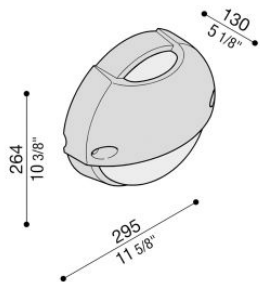

# Airy Plus Top Tonda 300

LB85322

**Lombardo.**

## Technical information:

Installation:	Wall, Post Ø60
Finish:	Black
Diffuser type:	Polycarbonate
Lamp type:	Lamp
CRI:	>80
Photobiological risk:	RG0
Type of bulb socket:	E27
Lamp max:	1x75
CFL:	1x23
Insulation class:	□ CL.II
Type of protection:	<b>IP 65</b>
Resistance to breakage:	<b>IK 10 20J xx9</b>
Standards and Marks of Conformity:	CE UK ER

Polycarbonate base and diffuser, technopolymer eyelid.  
Lamp max. dim: E27 152 mm Ø 48 mm