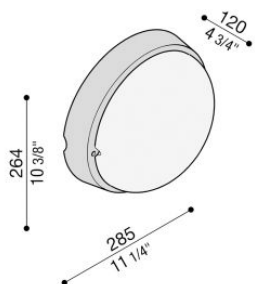

# Airy Plus Tonda 300

LB8522G

**Lombardo.**

## Technical information:

Installation:	Wall, Ceiling, Post Ø60
Finish:	Grey High Tech RAL 9006
Diffuser type:	Polycarbonate
Lamp type:	Lamp
CRI:	>80
Photobiological risk:	RG0
Type of bulb socket:	E27
Lamp max:	1x75
CFL:	1x23
Insulation class:	□ CL.II
Type of protection:	<b>IP 65</b>
Resistance to breakage:	<b>IK 10 20J xx9</b>
Standards and Marks of Conformity:	CE UK ER

Polycarbonate base and diffuser, technopolymer ring.  
Lamp max. dim: E27 152 mm Ø 48 mm. Double version:  
Lamp max. dim: E14 144 mm Ø 45 mm