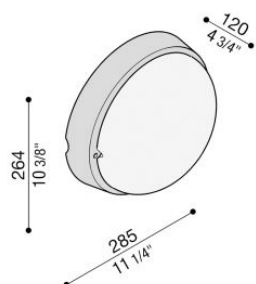

# Airy Plus Tonda 300

LB8522G

**Lombardo.**

## Technical information:

Installation:	Wall, Ceiling, Post Ø60
Finish:	Grey High Tech RAL 9006
Diffuser type:	Polycarbonate
Lamp type:	Lamp
CRI:	>80
Photobiological risk:	RG0
Type of bulb socket:	E27
Lamp max:	1x75
CFL:	1x23
Insulation class:	□ CL.II
Type of protection:	<b>IP 65</b>
Resistance to breakage:	<b>IK 10 20J xx9</b>
Standards and Marks of Conformity:	CE UK ER

Polycarbonate base and diffuser, technopolymer ring.  
Lamp max. dim: E27 152 mm Ø 48 mm. Double version:  
Lamp max. dim: E14 144 mm Ø 45 mm