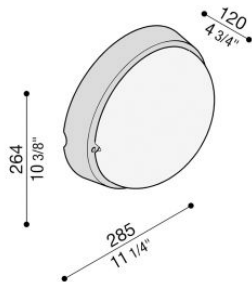

# Airy Plus Tonda 300

LB85222

**Lombardo.**

## Technical information:

Installation:	Wall, Ceiling, Post Ø60
Finish:	Black
Diffuser type:	Polycarbonate
Lamp type:	Lamp
CRI:	>80
Photobiological risk:	RG0
Type of bulb socket:	E27
Lamp max:	1x75
CFL:	1x23
Insulation class:	□ CL.II
Type of protection:	<b>IP 65</b>
Resistance to breakage:	<b>IK 10 20J xx9</b>
Standards and Marks of Conformity:	CE UK EA

Polycarbonate base and diffuser, technopolymer ring.  
Lamp max. dim: E27 152 mm Ø 48 mm. Double version:  
Lamp max. dim: E14 144 mm Ø 45 mm