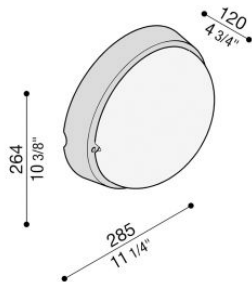

Airy Plus Tonda 300

LB85222

Lombardo.

Technical information:

Installation:	Wall, Ceiling, Post Ø60
Finish:	Black
Diffuser type:	Polycarbonate
Lamp type:	Lamp
CRI:	>80
Photobiological risk:	RG0
Type of bulb socket:	E27
Lamp max:	1x75
CFL:	1x23
Insulation class:	□ CL.II
Type of protection:	IP 65
Resistance to breakage:	IK 10 20J xx9
Standards and Marks of Conformity:	CE UK ER

Polycarbonate base and diffuser, technopolymer ring.
Lamp max. dim: E27 152 mm Ø 48 mm. Double version:
Lamp max. dim: E14 144 mm Ø 45 mm

Airy Plus Tonda 300

LB85222

Lombardo.