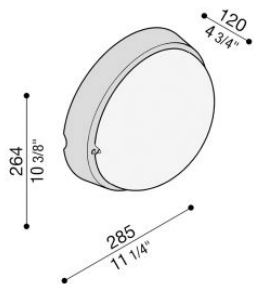

Airy Plus Tonda 300

LB85221

Lombardo.

Technical information:

Installation:	Wall, Ceiling, Post Ø60
Finish:	White
Diffuser type:	Polycarbonate
Lamp type:	Lamp
CRI:	>80
Photobiological risk:	RG0
Type of bulb socket:	E27
Lamp max:	1x75
CFL:	1x23
Insulation class:	□ CL.II
Type of protection:	IP 65
Resistance to breakage:	IK 10 20J xx9
Standards and Marks of Conformity:	CE UK ER

Polycarbonate base and diffuser, technopolymer ring.
Lamp max. dim: E27 152 mm Ø 48 mm. Double version:
Lamp max. dim: E14 144 mm Ø 45 mm

Airy Plus Tonda 300

LB85221

Lombardo.