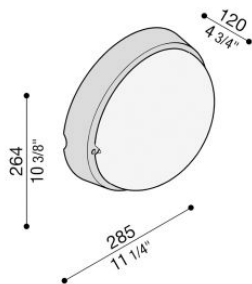

Airy Plus Tonda 300

LB85221

Lombardo.

Technical information:

Installation:	Wall, Ceiling, Post Ø60
Finish:	White
Diffuser type:	Polycarbonate
Lamp type:	Lamp
CRI:	>80
Photobiological risk:	RG0
Type of bulb socket:	E27
Lamp max:	1x75
CFL:	1x23
Insulation class:	□ CL.II
Type of protection:	IP 65
Resistance to breakage:	IK 10 20J xx9
Standards and Marks of Conformity:	CE UK ER

Polycarbonate base and diffuser, technopolymer ring.
Lamp max. dim: E27 152 mm Ø 48 mm. Double version:
Lamp max. dim: E14 144 mm Ø 45 mm

Airy Plus Tonda 300

LB85221

Lombardo.