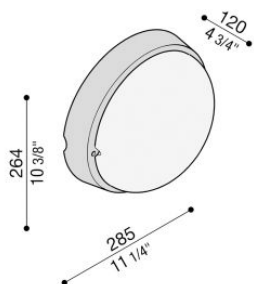

Airy Plus Tonda 300

LB8512G

Lombardo.

Technical information:

Installation:	Wall, Ceiling, Post Ø60
Finish:	Grey High Tech RAL 9006
Diffuser type:	Polycarbonate
Lamp type:	Lamp
CRI:	>80
Photobiological risk:	RG0
Type of bulb socket:	E27
Lamp max:	1x75
CFL:	1x23
Insulation class:	□ CL.II
Type of protection:	IP 65
Resistance to breakage:	IK 10 20J xx9
Standards and Marks of Conformity:	CE UK ER

Polycarbonate base and diffuser, technopolymer ring.
Lamp max. dim: E27 152 mm Ø 48 mm. Double version:
Lamp max. dim: E14 144 mm Ø 45 mm

Airy Plus Tonda 300

LB8512G

Lombardo.