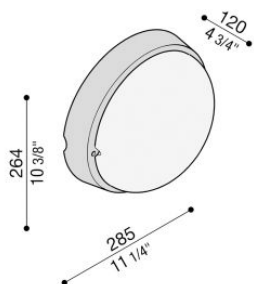

# Airy Plus Tonda 300

LB8512G

**Lombardo.**

## Technical information:

Installation:	Wall, Ceiling, Post Ø60
Finish:	Grey High Tech RAL 9006
Diffuser type:	Polycarbonate
Lamp type:	Lamp
CRI:	>80
Photobiological risk:	RG0
Type of bulb socket:	E27
Lamp max:	1x75
CFL:	1x23
Insulation class:	□ CL.II
Type of protection:	<b>IP 65</b>
Resistance to breakage:	<b>IK 10 20J xx9</b>
Standards and Marks of Conformity:	CE UK ER

Polycarbonate base and diffuser, technopolymer ring.  
Lamp max. dim: E27 152 mm Ø 48 mm. Double version:  
Lamp max. dim: E14 144 mm Ø 45 mm