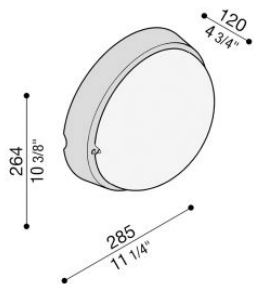

# Airy Plus Tonda 300

LB85122

**Lombardo.**

## Technical information:

Installation:	Wall, Ceiling, Post Ø60
Finish:	Black
Diffuser type:	Polycarbonate
Lamp type:	Lamp
CRI:	>80
Photobiological risk:	RG0
Type of bulb socket:	E27
Lamp max:	1x75
CFL:	1x23
Insulation class:	□ CL.II
Type of protection:	<b>IP 65</b>
Resistance to breakage:	<b>IK 10 20J xx9</b>
Standards and Marks of Conformity:	CE UK ER

Polycarbonate base and diffuser, technopolymer ring.  
Lamp max. dim: E27 152 mm Ø 48 mm. Double version:  
Lamp max. dim: E14 144 mm Ø 45 mm