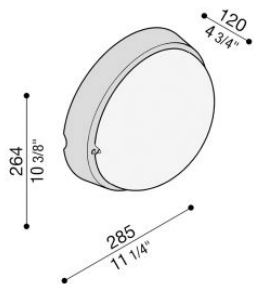

Airy Plus Tonda 300

LB85122

Lombardo.

Technical information:

Installation:	Wall, Ceiling, Post Ø60
Finish:	Black
Diffuser type:	Polycarbonate
Lamp type:	Lamp
CRI:	>80
Photobiological risk:	RG0
Type of bulb socket:	E27
Lamp max:	1x75
CFL:	1x23
Insulation class:	□ CL.II
Type of protection:	IP 65
Resistance to breakage:	IK 10 20J xx9
Standards and Marks of Conformity:	CE UK ER

Polycarbonate base and diffuser, technopolymer ring.
Lamp max. dim: E27 152 mm Ø 48 mm. Double version:
Lamp max. dim: E14 144 mm Ø 45 mm

Airy Plus Tonda 300

Lombardo.

LB85122