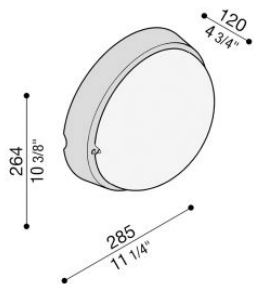

Airy Plus Tonda 300

LB85121

Lombardo.

Technical information:

Installation:	Wall, Ceiling, Post Ø60
Finish:	White
Diffuser type:	Polycarbonate
Lamp type:	Lamp
CRI:	>80
Photobiological risk:	RG0
Type of bulb socket:	E27
Lamp max:	1x75
CFL:	1x23
Insulation class:	□ CL.II
Type of protection:	IP 65
Resistance to breakage:	IK 10 20J xx9
Standards and Marks of Conformity:	CE UK ER

Polycarbonate base and diffuser, technopolymer ring.
Lamp max. dim: E27 152 mm Ø 48 mm. Double version:
Lamp max. dim: E14 144 mm Ø 45 mm

Airy Plus Tonda 300

LB85121

Lombardo.