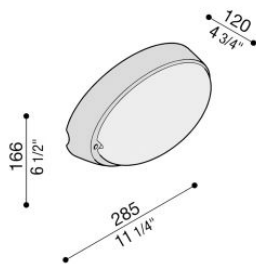

Airy Plus Ovale 300

LB84221

Lombardo.

Technical information:

Installation:	Wall, Ceiling, Post Ø60
Finish:	White
Diffuser type:	Polycarbonate
Lamp type:	Lamp
CRI:	>80
Photobiological risk:	RG0
Type of bulb socket:	E27
Lamp max:	1x60
CFL:	1x23
Insulation class:	□ CL.II
Type of protection:	IP 65
Resistance to breakage:	IK 10 20J xx9
Standards and Marks of Conformity:	CE UK ER

Polycarbonate base and diffuser, technopolymer ring.
Lamp max. dim: E27 152 mm Ø 48 mm

Airy Plus Ovale 300

LB84221

Lombardo.

Airy Plus Ovale 300

LB84221

Lombardo.

Photometric curves: