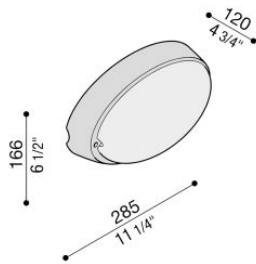

Airy Plus Ovale 300

LB84121

Lombardo.

Technical information:

Installation:	Wall, Ceiling, Post Ø60
Finish:	White
Diffuser type:	Polycarbonate
Lamp type:	Lamp
CRI:	>80
Photobiological risk:	RG0
Type of bulb socket:	E27
Lamp max:	1x60
CFL:	1x23
Insulation class:	□ CL.II
Type of protection:	IP 65
Resistance to breakage:	IK 10 20J xx9
Standards and Marks of Conformity:	CE UK ER

Polycarbonate base and diffuser, technopolymer ring.
Lamp max. dim: E27 152 mm Ø 48 mm

Airy Plus Ovale 300

LB84121

Lombardo.

Airy Plus Ovale 300

LB84121

Lombardo.

Photometric curves: