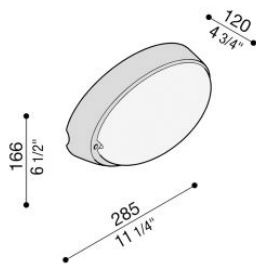

# Airy ovale 300

LB82121

**Lombardo.**

## Technical information:

Installation:	Wall, Ceiling, Post Ø60
Finish:	White
Diffuser type:	Etched glass
Lamp type:	Lamp
CRI:	>80
Photobiological risk:	RG0
Type of bulb socket:	E27
Lamp max:	1x60
CFL:	1x23
Insulation class:	□ CL.II
Type of protection:	<b>IP 54</b>
Resistance to breakage:	<b>IK 06 1J xx3</b>
Standards and Marks of Conformity:	CE UK ER

Technopolymer base and ring and acid-etched glass diffuser. Lamp max. dim: E27 152 mm Ø 48 mm