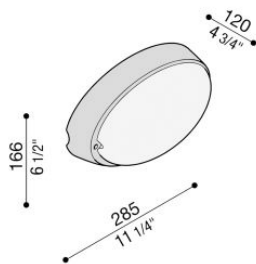

Airy ovale 300

LB82121

Lombardo.

Technical information:

Installation:	Wall, Ceiling, Post Ø60
Finish:	White
Diffuser type:	Etched glass
Lamp type:	Lamp
CRI:	>80
Photobiological risk:	RG0
Type of bulb socket:	E27
Lamp max:	1x60
CFL:	1x23
Insulation class:	□ CL.II
Type of protection:	IP 54
Resistance to breakage:	IK 06 1J xx3
Standards and Marks of Conformity:	CE UK ER

Technopolymer base and ring and acid-etched glass diffuser. Lamp max. dim: E27 152 mm Ø 48 mm

Airy ovale 300

LB82121

Lombardo.

Airy ovale 300

LB82121

Lombardo.

Photometric curves: