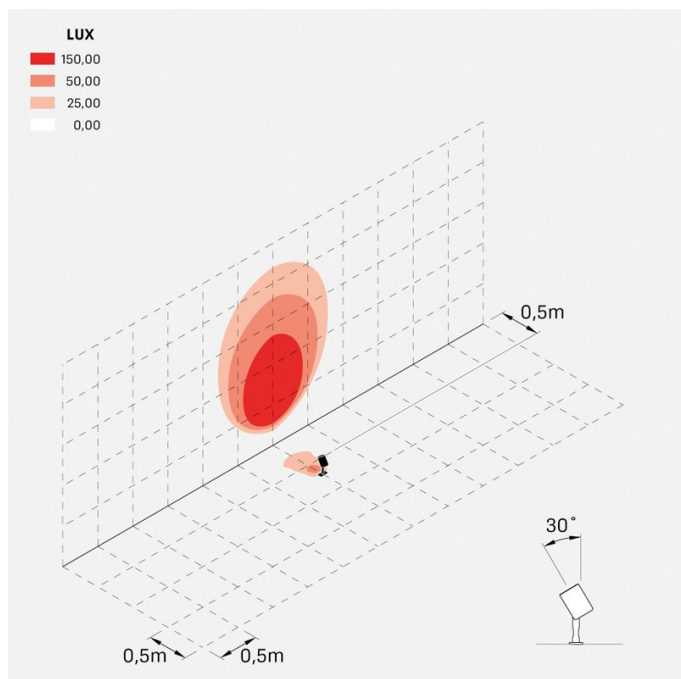

Lighting simulation:

ago_garden_optic_m