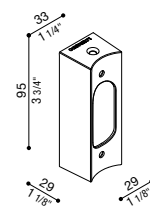

Accessori | Accessories | Accessoires | Accesorios

Base Ago Applique verniciata

Painted Ago Applique base

Base Ago Applique peint

Base Ago Applique pintada

Col.	Code
[Grey]	LB1262004
[Brown]	LB1262005

Bus DALI