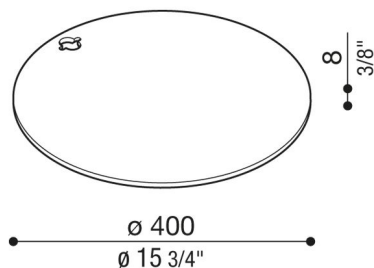

# Steel base for Hasta

LB1510010

**Lombardo.**

## Product description:

Suitable for Hasta and Hasta R.  
Weight: 8kg