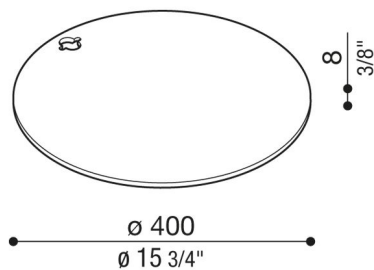

Steel base for Hasta

LB1510009

Lombardo.

Generality

Producer: Lombardo S.r.l.
Code: LB1510009
Pieces per package:

Characteristic

Associated products: Hasta, Hasta R

Standards and Marks of Conformity: 

Product description:

Suitable for Hasta and Hasta R.
Weight: 8kg