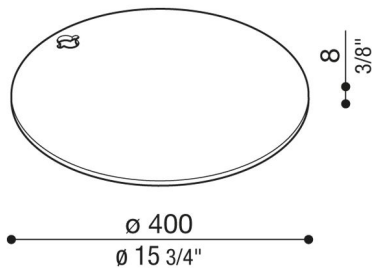

Steel base for Hasta

LB1510009

Lombardo.

Generality

Producer: Lombardo S.r.l.
Code: LB1510009
Pieces per package:

Characteristic

Associated products: Hasta, Hasta R

Standards and Marks of Conformity: 

Product description:

Suitable for Hasta and Hasta R.
Weight: 8kg