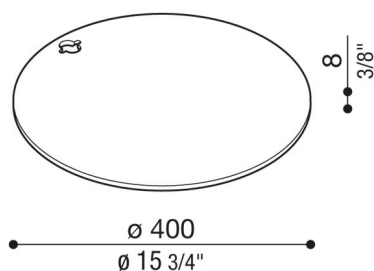

# Steel base for Hasta

LB1510007

**Lombardo.**

## Product description:

Suitable for Hasta and Hasta R.  
Weight: 8kg