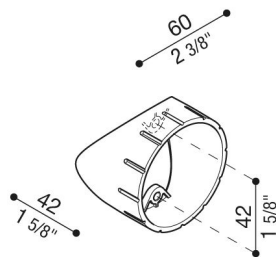

Side Adaptor Still Post Ø 60 Tag

LB1150039

Lombardo.

Generality

Installation:	Post 1 luminaire
Producer:	Lombardo S.r.l.
Design:	Design by Giancarlo Alci
Article Code:	LB1150039
Pieces per package:	1

Characteristic

Associated products:	Tag 210 Power, Tag 110, Tag 210
----------------------	---------------------------------

Standards and Marks of Conformity:

Product description:

Adaptor in black polycarbonate for Tag 110/Tag 210 for side installation on standard post Ø 60mm.
Adaptor 360° angle adjustment. To be combined with "Adaptor for Post ø60 Tag" not included.