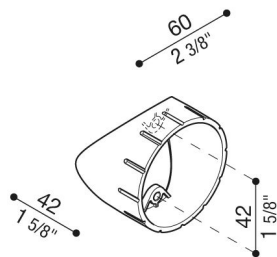

Side Adaptor Still Post Ø 60 Tag

LB1150038

Lombardo.

Generality

Installation:	Post 1 luminaire
Producer:	Lombardo S.r.l.
Design:	Design by Giancarlo Alci
Article Code:	LB1150038
Pieces per package:	1

Characteristic

Associated products:	Tag 210 Power, Tag 110, Tag 210
----------------------	---------------------------------

Standards and Marks of Conformity:

Product description:

Adaptor in black polycarbonate for Tag 110/Tag 210 for side installation on standard post Ø 60mm.
Adaptor 360° angle adjustment. To be combined with "Adaptor for Post ø60 Tag" not included.